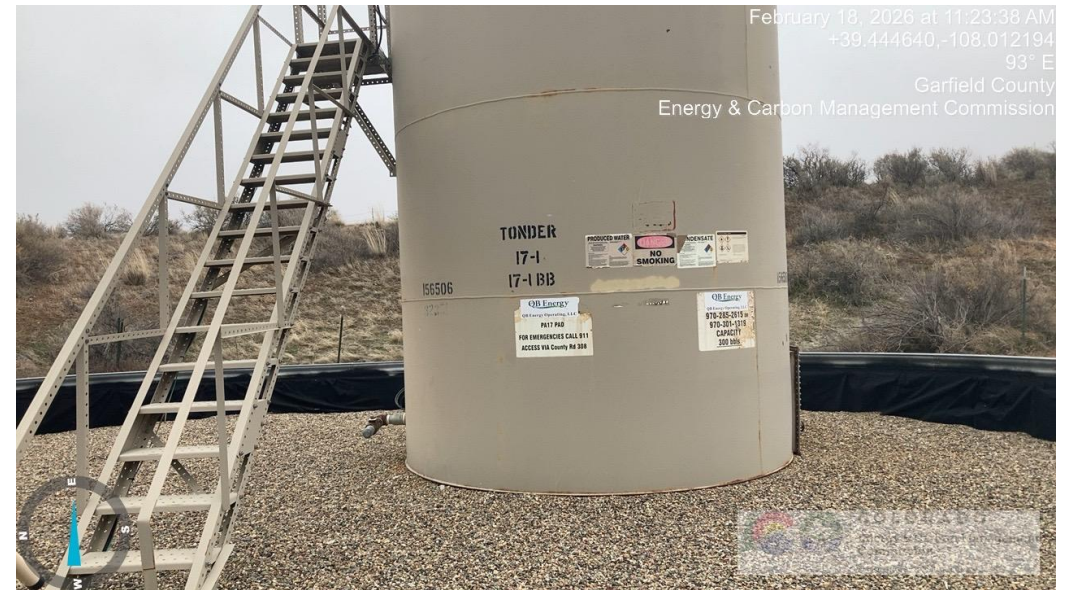

# QB ENERGY OPERATING LLC TONDER-67S95W 17NENE Facility # 334758

# QB ENERGY OPERATING LLC TONDER-67S95W 17NENE Facility # 334758

Condensate label in poor condition.