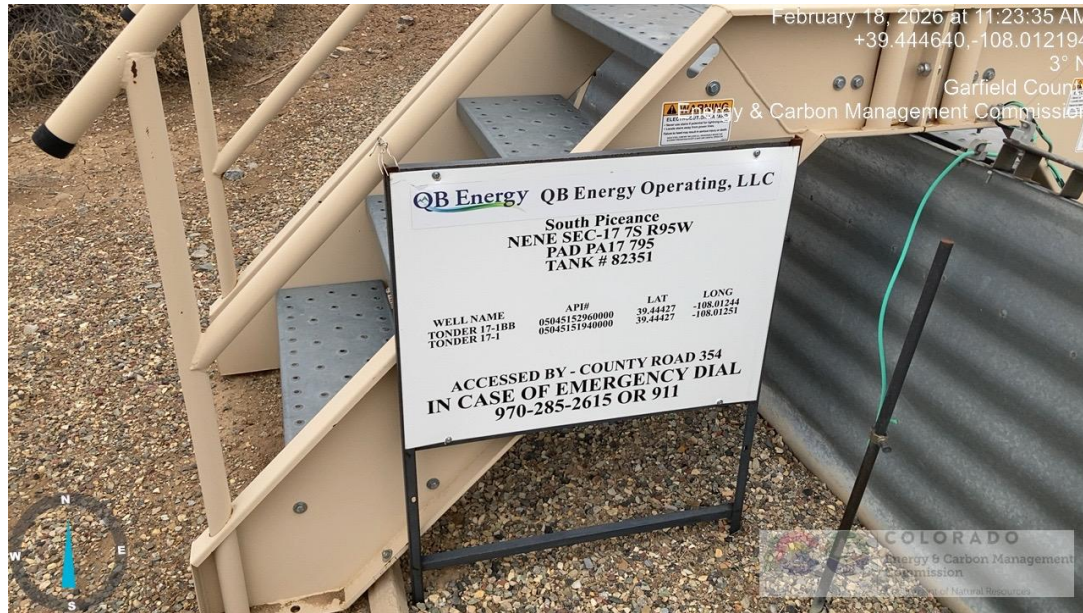

# QB ENERGY OPERATING LLC TONDER-67S95W 17NENE Facility # 334758

# QB ENERGY OPERATING LLC TONDER-67S95W 17NENE Facility # 334758

Condensate label in poor condition.