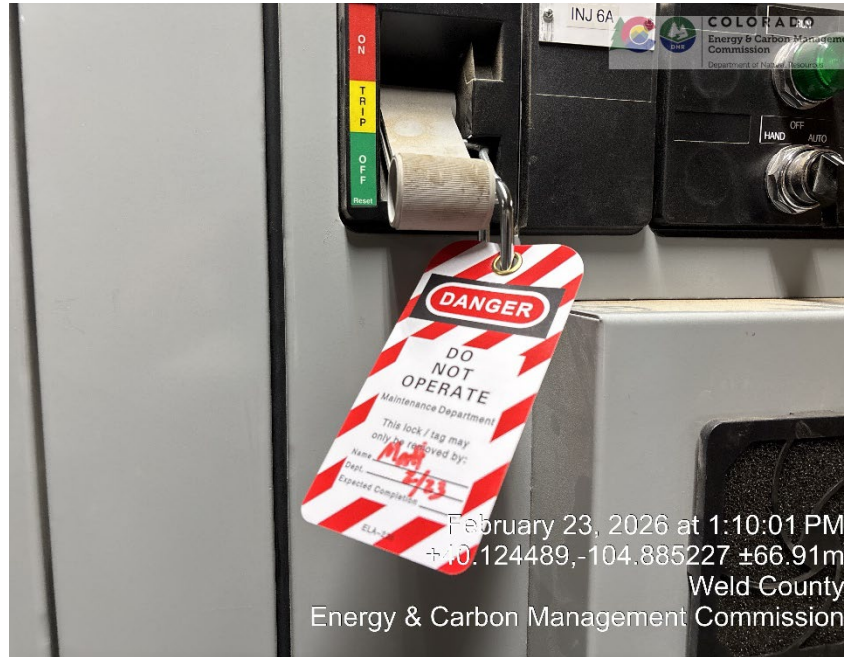

Inspection Photos
Location Name: EWS #6A
API #123-47689

Wellhead

Tubing pressure

Inspection Photos
Location Name: EWS #6A
API #123-47689

Casing pressure

Bradenhead pressure

Inspection Photos
Location Name: EWS #6A
API #123-47689