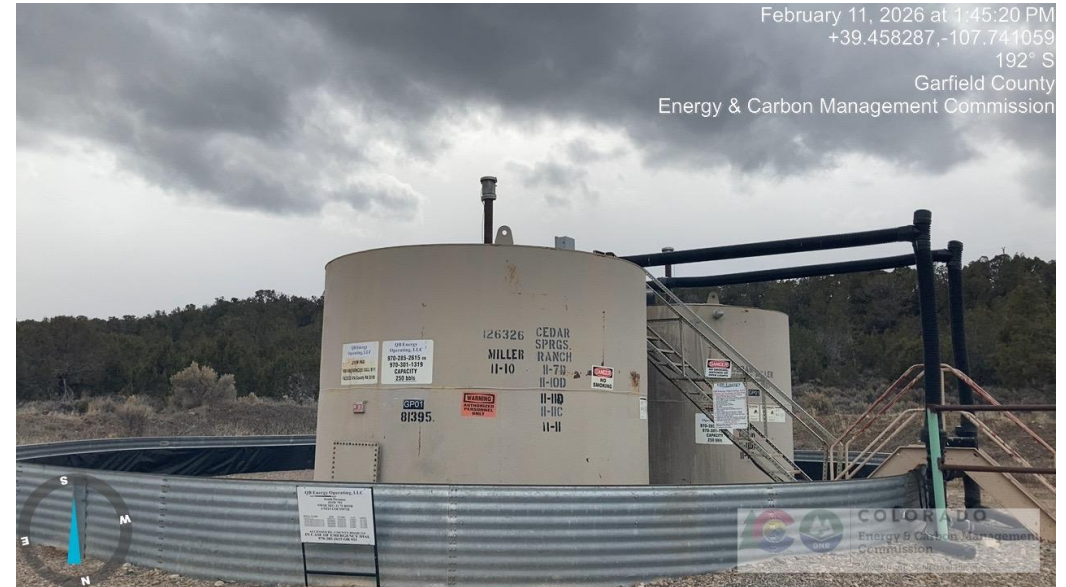

QB ENERGY OPERATING LLC MILLER-67S93W 11NWSE Facility # 324074

**QB ENERGY OPERATING LLC
MILLER-67S93W 11NWSE
Facility # 324074**

Rust under where old label was and paint scratches and scraps.

Rust on bottom of man hatch.

**QB ENERGY OPERATING LLC
MILLER-67S93W 11NWSE
Facility # 324074**

Rust on bottom of man hatch.

QB ENERGY OPERATING LLC MILLER-67S93W 11NWSE Facility # 324074