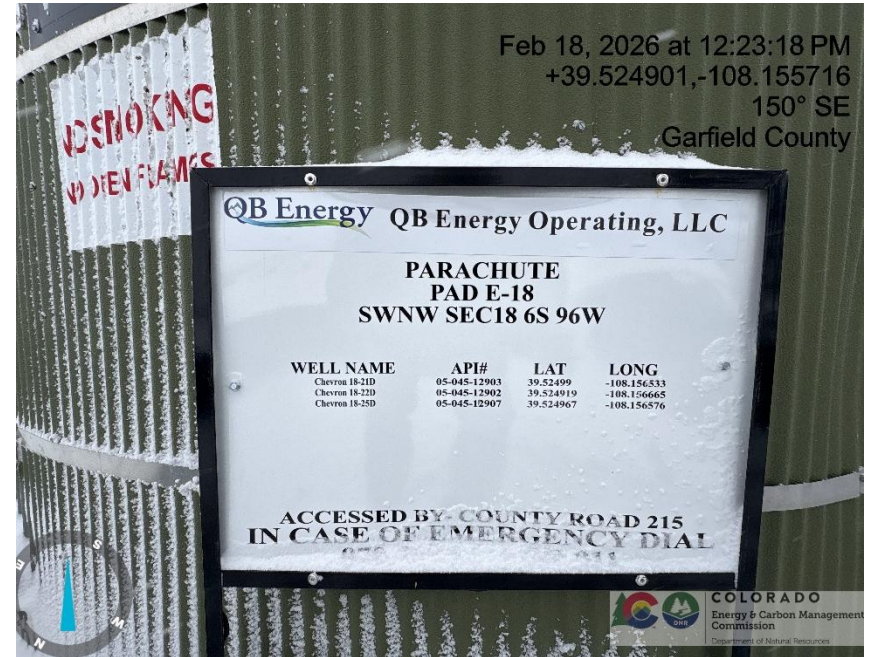

# Inspection/Audit Photos

Location Name: QB ENERGY OPERATING LLC CHEVRON E18 696 Pad

Location #: 335998

Photo # 658 From entrance to location

Photo # 659 Location

# Inspection/Audit Photos

Location Name: QB ENERGY OPERATING LLC CHEVRON E18 696 Pad

Location #: 335998

Photo # 660 Location

Photo # 661 Location

# Inspection/Audit Photos

Location Name: QB ENERGY OPERATING LLC CHEVRON E18 696 Pad

Location #: 335998

Photo # 662 Location

Photo # 663 Location

# Inspection/Audit Photos

Location Name: QB ENERGY OPERATING LLC CHEVRON E18 696 Pad

Location #: 335998

Photo # 664 Location

Photo # 665 Location