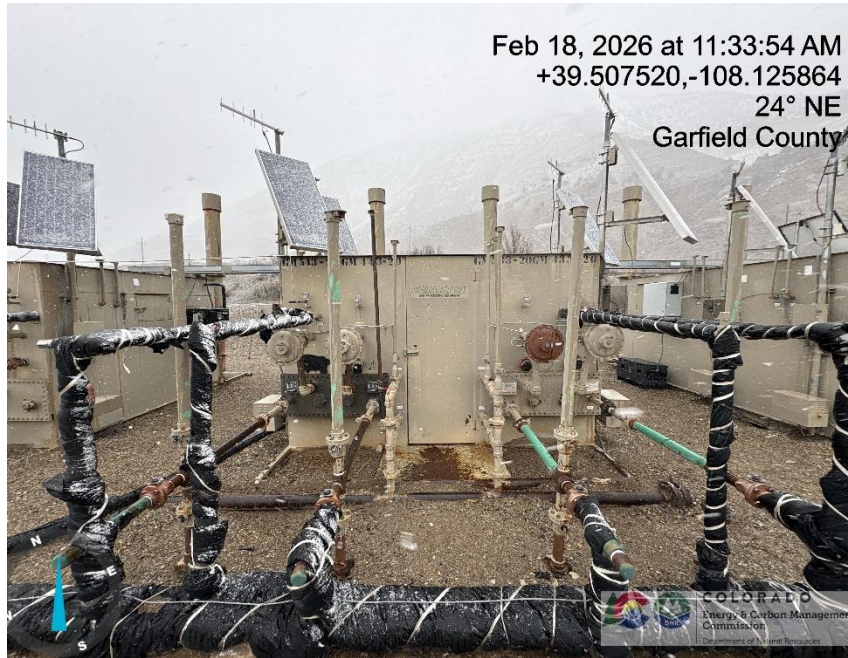

Inspection Photos

Location Name: TEP ROCKY MOUNTAIN LLC CHEVRON MV-22-20

Location ID: 335170

Photo # 574 From entrance to location

Photo # 575 Location

Inspection Photos

Location Name: TEP ROCKY MOUNTAIN LLC CHEVRON MV-22-20

Location ID: 335170

Photo # 576 Location

Photo # 577 Location

Inspection Photos

Location Name: TEP ROCKY MOUNTAIN LLC CHEVRON MV-22-20

Location ID: 335170

Photo # 578 Location

Photo # 579 Location

Inspection Photos

Location Name: TEP ROCKY MOUNTAIN LLC CHEVRON MV-22-20

Location ID: 335170

Photo # 580 Location