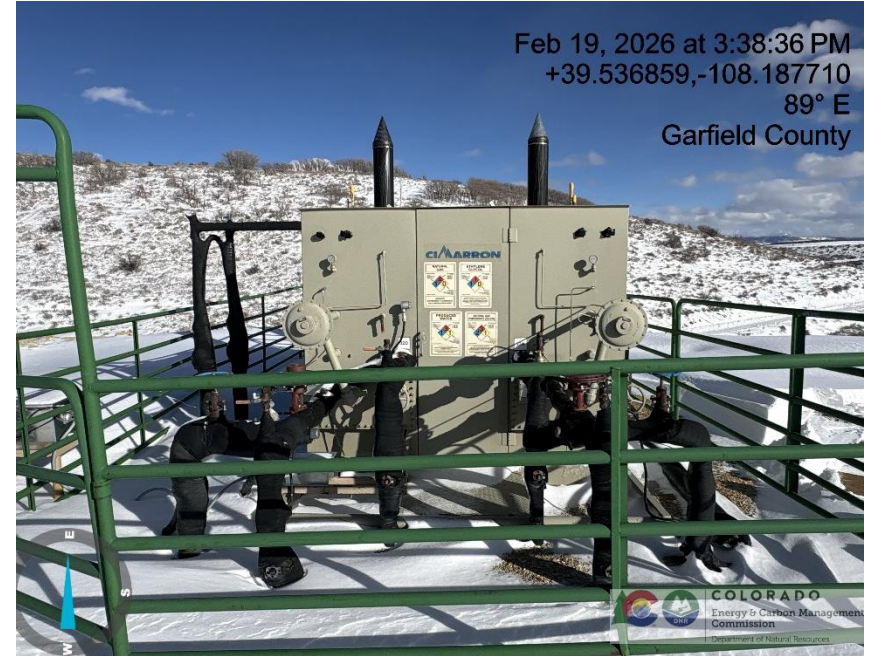

Inspection/Audit Photos

Location Name: QB ENERGY OPERATING LLC CHEVRON-MARATHON 23A-11D (11 X Pad)

Location #: 335703

Photo # 1348 From entrance to location

Photo # 1349 Location

Inspection/Audit Photos

Location Name: QB ENERGY OPERATING LLC CHEVRON-MARATHON 23A-11D (11 X Pad)

Location #: 335703

Photo # 1350 Location

Photo # 1351 Location

Inspection/Audit Photos

Location Name: QB ENERGY OPERATING LLC CHEVRON-MARATHON 23A-11D (11 X Pad)

Location #: 335703

Photo # 1352 Location

Photo # 1353 Location

Inspection/Audit Photos

Location Name: QB ENERGY OPERATING LLC CHEVRON-MARATHON 23A-11D (11 X Pad)

Location #: 335703

Photo # 1354 Location

Photo # 1355 Location

Inspection/Audit Photos

Location Name: QB ENERGY OPERATING LLC CHEVRON-MARATHON 23A-11D (11 X Pad)