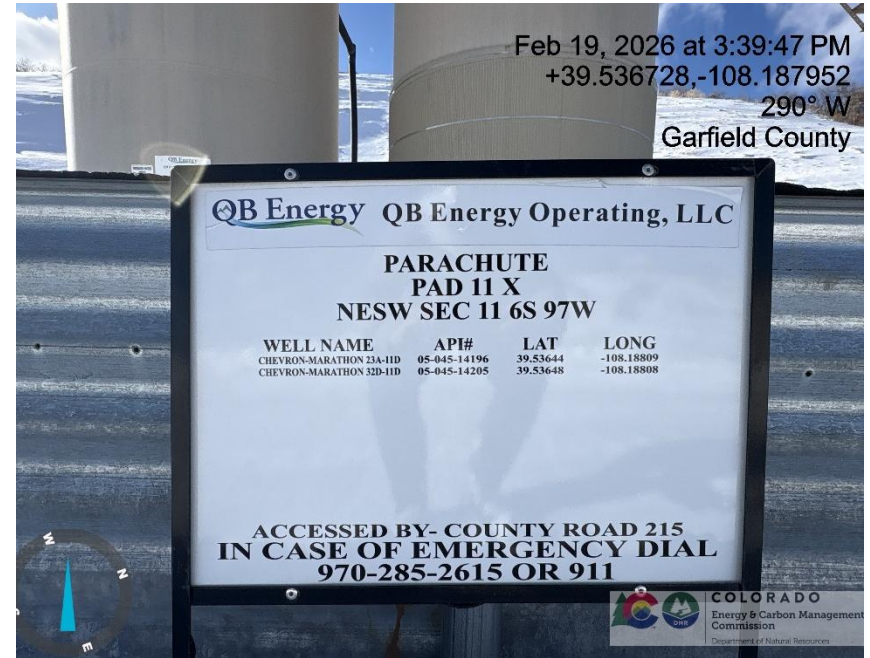

Inspection/Audit Photos

Location Name: QB ENERGY OPERATING LLC CHEVRON-MARATHON 23A-11D (11 X Pad)

Location #: 335703

Photo # 1348 From entrance to location

Photo # 1349 Location

Inspection/Audit Photos

Location Name: QB ENERGY OPERATING LLC CHEVRON-MARATHON 23A-11D (11 X Pad)

Location #: 335703

Photo # 1350 Location

Photo # 1351 Location

Inspection/Audit Photos

Location Name: QB ENERGY OPERATING LLC CHEVRON-MARATHON 23A-11D (11 X Pad)

Location #: 335703

Photo # 1352 Location

Photo # 1353 Location

Inspection/Audit Photos

Location Name: QB ENERGY OPERATING LLC CHEVRON-MARATHON 23A-11D (11 X Pad)

Location #: 335703

Photo # 1354 Location

Photo # 1355 Location

Inspection/Audit Photos

Location Name: QB ENERGY OPERATING LLC CHEVRON-MARATHON 23A-11D (11 X Pad)