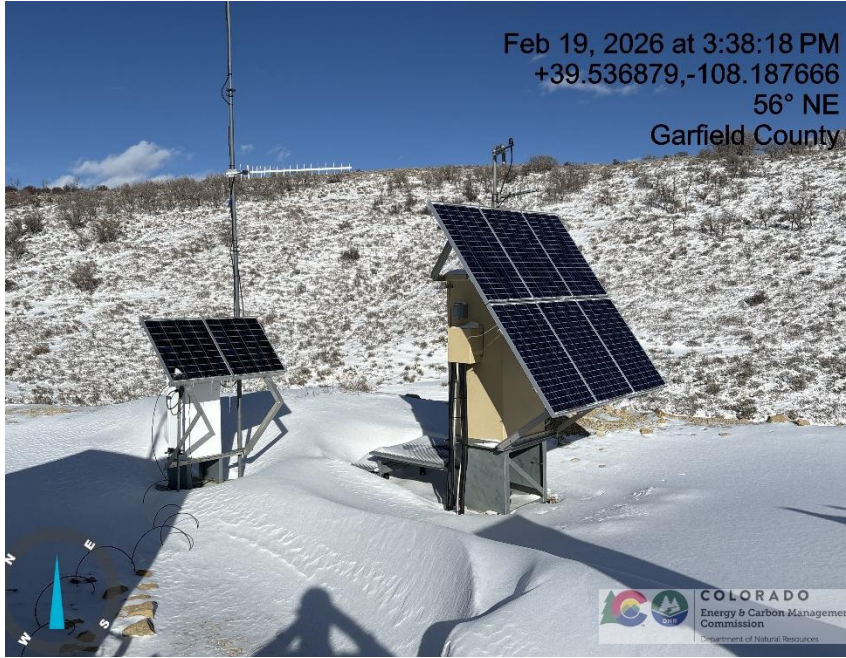

Inspection/Audit Photos

Location Name: QB ENERGY OPERATING LLC CHEVRON-MARATHON 23A-11D (11 X Pad)

Location #: 335703

Photo # 1348 From entrance to location

Photo # 1349 Location

Inspection/Audit Photos

Location Name: QB ENERGY OPERATING LLC CHEVRON-MARATHON 23A-11D (11 X Pad)

Location #: 335703

Photo # 1350 Location

Photo # 1351 Location

Inspection/Audit Photos

Location Name: QB ENERGY OPERATING LLC CHEVRON-MARATHON 23A-11D (11 X Pad)

Location #: 335703

Photo # 1352 Location

Photo # 1353 Location

Inspection/Audit Photos

Location Name: QB ENERGY OPERATING LLC CHEVRON-MARATHON 23A-11D (11 X Pad)

Location #: 335703

Photo # 1354 Location

Photo # 1355 Location

Inspection/Audit Photos

Location Name: QB ENERGY OPERATING LLC CHEVRON-MARATHON 23A-11D (11 X Pad)