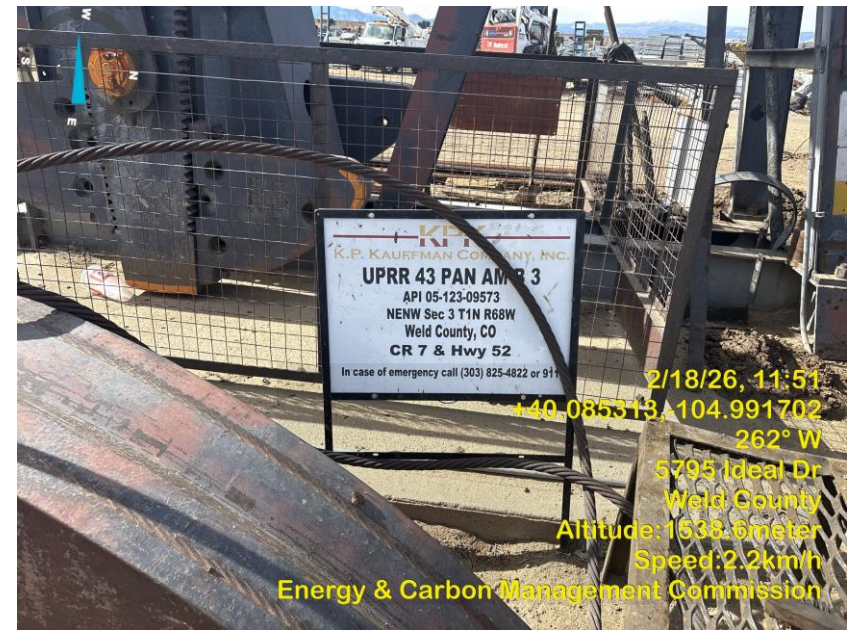

Inspection Photos
Location Name: UPRR 43 Pan Am B3
Location ID: 318639

Photo 1 Location.

Photo 2 Wellhead sign.

Inspection Photos
Location Name: UPRR 43 Pan Am B3
Location ID: 318639

Photo 3 Wellhead, BOP.