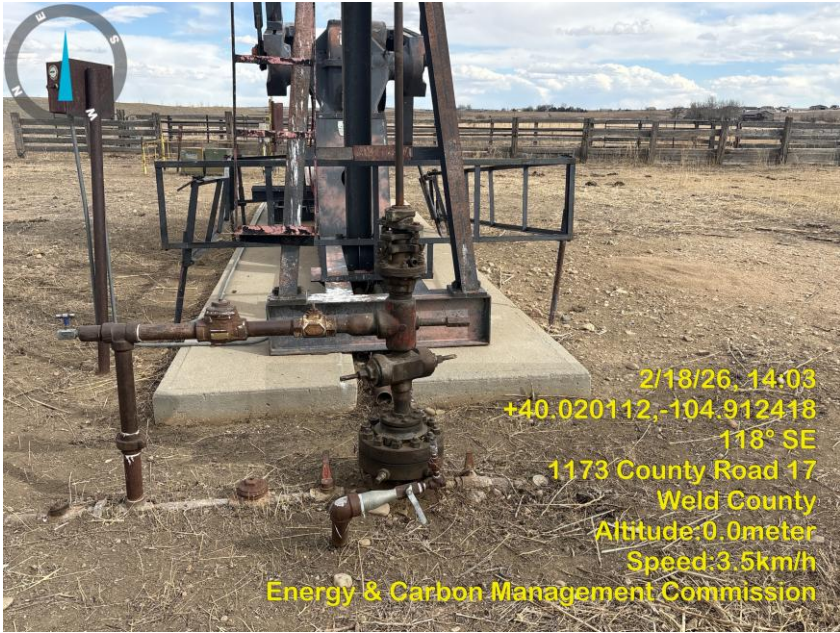

Inspection Photos
Location Name: UPRR 43 Pan Am G 4
Location ID: 318211

Photo 1 Location access rd.

Photo 2 Location.

Inspection Photos
Location Name: UPRR 43 Pan Am G 4
Location ID: 318211

Photo 3 Wellhead.

Photo 4 Pump jack.

Inspection Photos
Location Name: UPRR 43 Pan Am G 4
Location ID: 318211

Photo 5 Wellhead sign.

Photo 6 Electric panel, meter box & transformers.

Inspection Photos
Location Name: UPRR 43 Pan Am G 4
Location ID: 318211