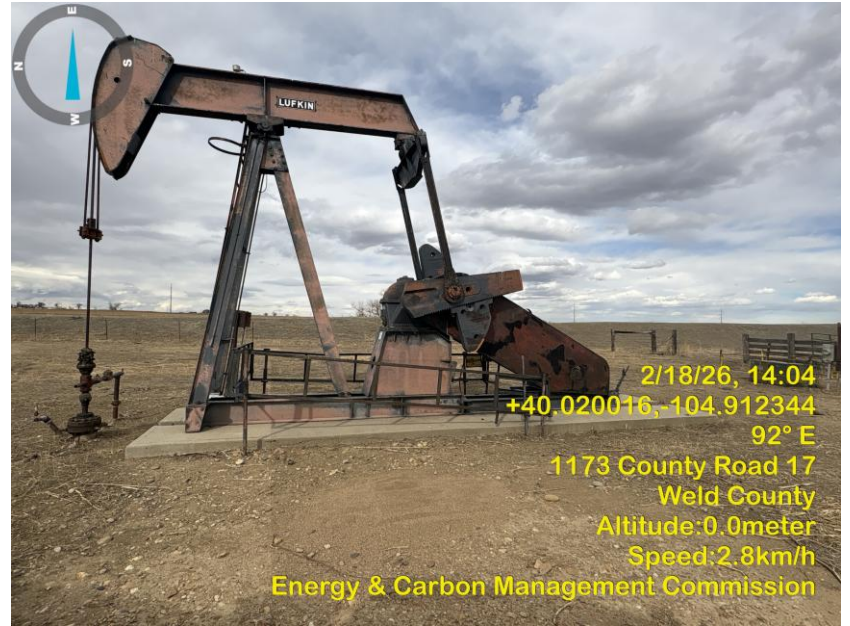

Inspection Photos
Location Name: UPRR 43 Pan Am G 4
Location ID: 318211

Photo 1 Location access rd.

Photo 2 Location.

Inspection Photos
Location Name: UPRR 43 Pan Am G 4
Location ID: 318211

Photo 3 Wellhead.

Photo 4 Pump jack.

Inspection Photos
Location Name: UPRR 43 Pan Am G 4
Location ID: 318211

Photo 5 Wellhead sign.

Photo 6 Electric panel, meter box & transformers.

Inspection Photos
Location Name: UPRR 43 Pan Am G 4
Location ID: 318211