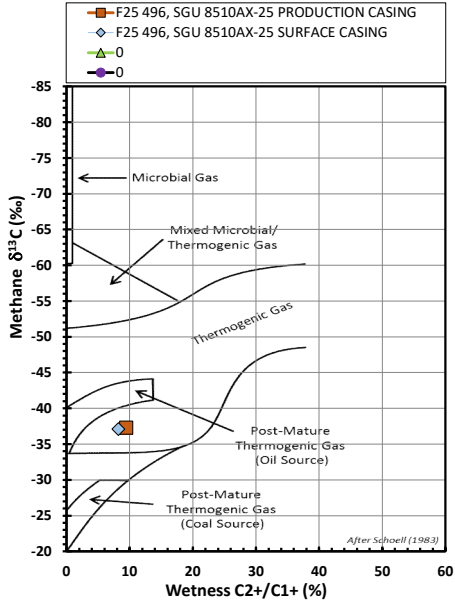

Methane $\delta^{13}\text{C}$ vs Wetness Genetic Classification Plot

Haworth Ratio Plot - Characterization of Hydrocarbon Type