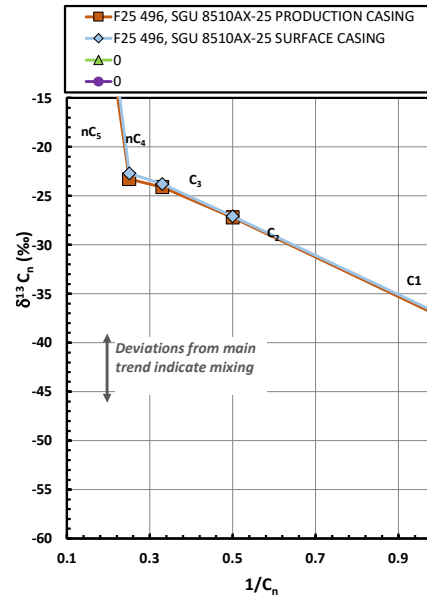

Mixing Plot