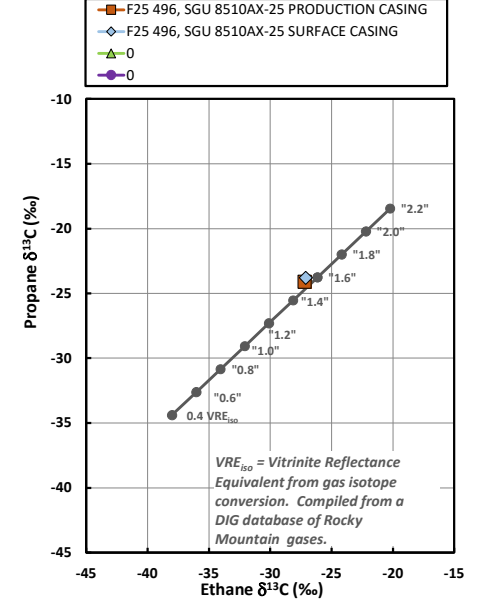

Ethane - Propane Maturity Plot