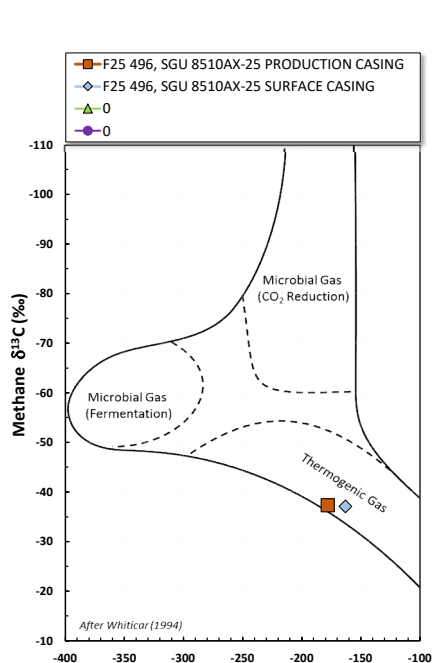

Methane $\delta^{13}\text{C}$ vs δD Genetic Classification Plot