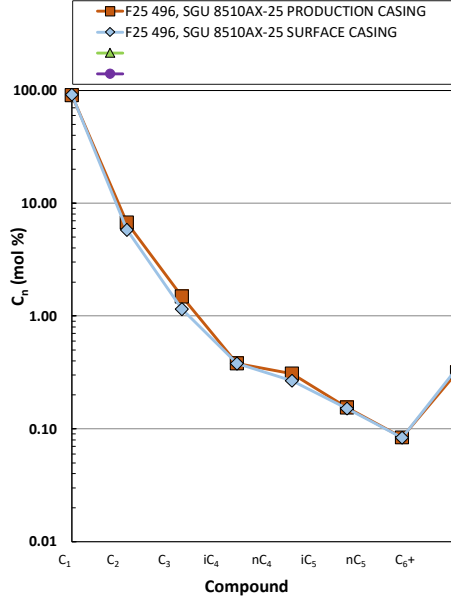

Hydrocarbon Composition Plot

Methane $\delta^{13}\text{C}$ vs δD Genetic Classification Plot