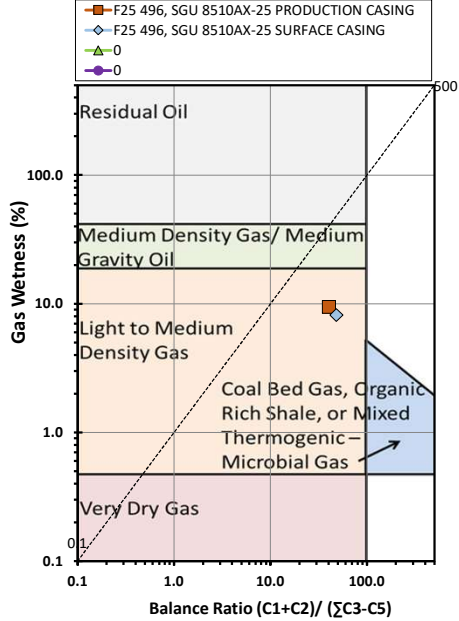

Haworth Ratio Plot - Characterization of Hydrocarbon Type