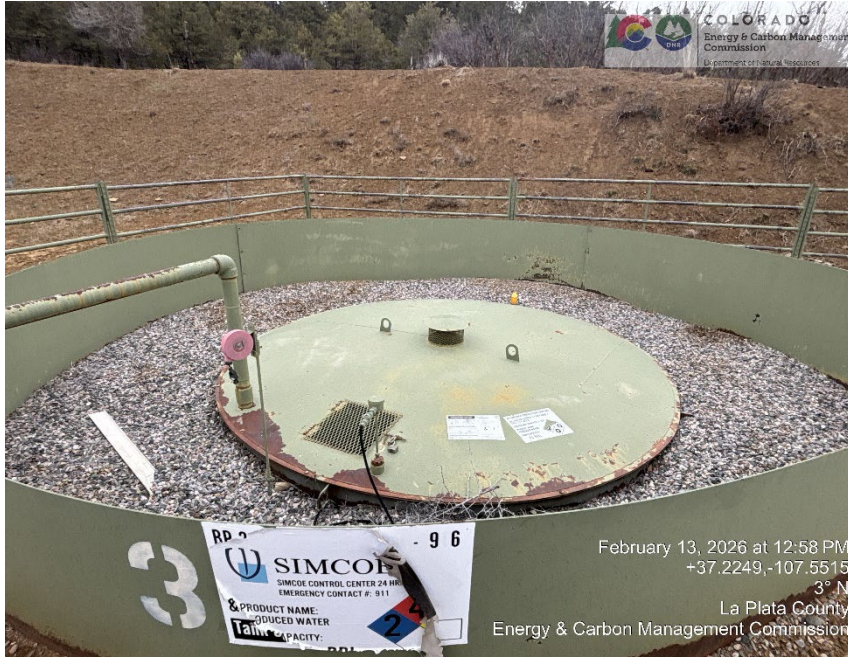

Inspection Photos
LOCATION Name: MORRISON FEDERAL 2
LOCATION ID: 306880