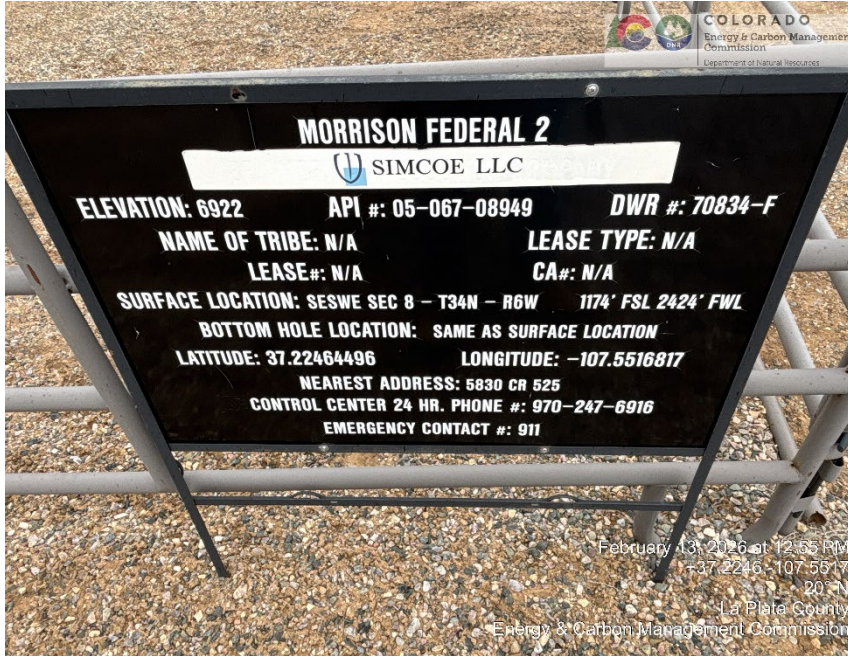

Inspection Photos  
LOCATION Name: MORRISON FEDERAL 2  
LOCATION ID: 306880

Inspection Photos  
LOCATION Name: MORRISON FEDERAL 2  
LOCATION ID: 306880

Inspection Photos  
LOCATION Name: MORRISON FEDERAL 2  
LOCATION ID: 306880

Inspection Photos  
LOCATION Name: MORRISON FEDERAL 2  
LOCATION ID: 306880

# Inspection Photos

**LOCATION Name: MORRISON FEDERAL 2**  
**LOCATION ID: 306880**

# Inspection Photos

LOCATION Name: MORRISON FEDERAL 2  
LOCATION ID: 306880

Inspection Photos  
LOCATION Name: MORRISON FEDERAL 2  
LOCATION ID: 306880

Inspection Photos  
LOCATION Name: MORRISON FEDERAL 2  
LOCATION ID: 306880