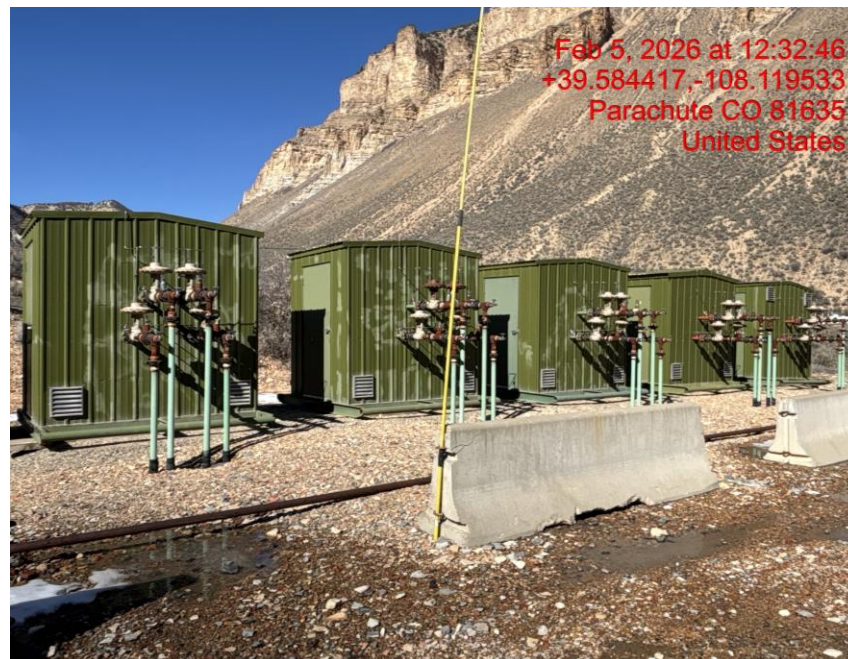

## Audit Photos

Location Name: QB ENERGY OPERATING LLC, N.PARACHUTE-65S96W/25NESW

Location ID: 311649

Date: 2/5/2026

Location Overview – Photo #02669

Location – Photo #02670

## Audit Photos

Location Name: QB ENERGY OPERATING LLC, N.PARACHUTE-65S96W/25NESW

Location ID: 311649

Date: 2/5/2026

Location – Photo #02673

Location – Photo #02674

## Audit Photos

Location Name: QB ENERGY OPERATING LLC, N.PARACHUTE-65S96W/25NESW

Location ID: 311649

Date: 2/5/2026

Location – Photo #02677

Location – Photo #02676

## Audit Photos

Location Name: QB ENERGY OPERATING LLC, N.PARACHUTE-65S96W/25NESW

Location ID: 311649

Date: 2/5/2026

Location – Photo #02672

Location – Photo #02675