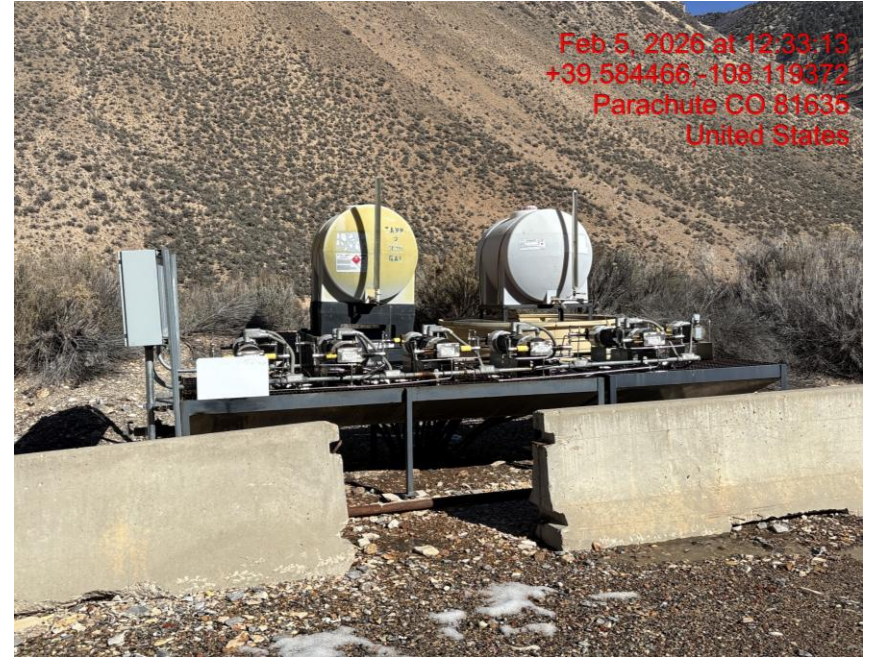

## Audit Photos

Location Name: QB ENERGY OPERATING LLC, N.PARACHUTE-65S96W/25NESW

Location ID: 311649

Date: 2/5/2026

Location Overview – Photo #02669

Location – Photo #02670

## Audit Photos

Location Name: QB ENERGY OPERATING LLC, N.PARACHUTE-65S96W/25NESW

Location ID: 311649

Date: 2/5/2026

Location – Photo #02673

Location – Photo #02674

## Audit Photos

Location Name: QB ENERGY OPERATING LLC, N.PARACHUTE-65S96W/25NESW

Location ID: 311649

Date: 2/5/2026

Location – Photo #02677

Location – Photo #02676

## Audit Photos

Location Name: QB ENERGY OPERATING LLC, N.PARACHUTE-65S96W/25NESW

Location ID: 311649

Date: 2/5/2026

Location – Photo #02672

Location – Photo #02675