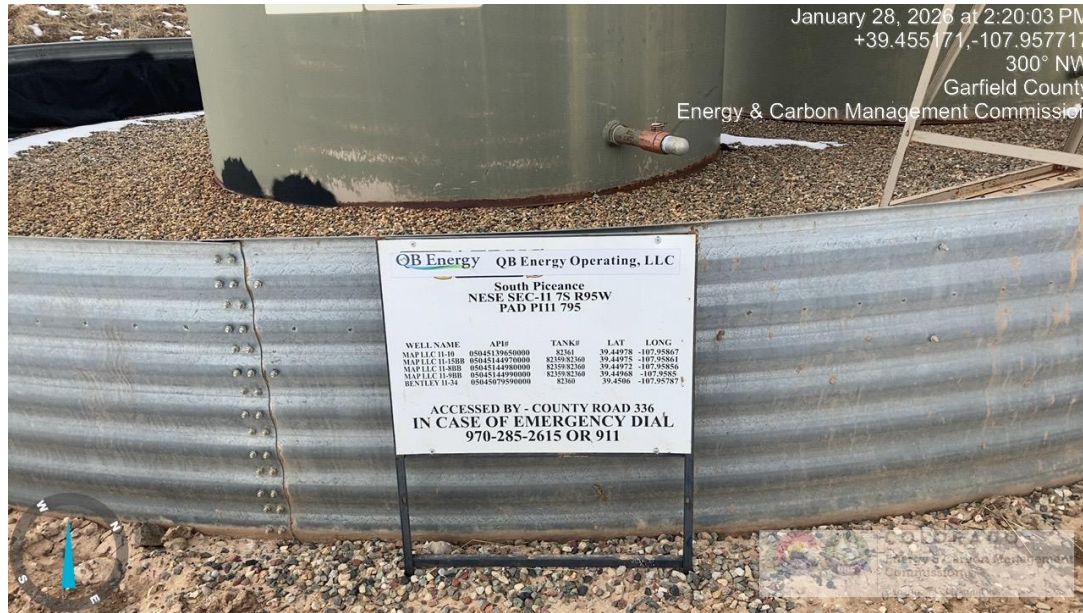

# QB ENERGY OPERATING LLC BENTLEY-67S95W 11NESE Facility # 324174

**QB ENERGY OPERATING LLC  
BENTLEY-67S95W 11NESE  
Facility # 324174**

**Hatch on back of north tank has severe rust.**

**Hatch on back of north tank has severe rust.**

**QB ENERGY OPERATING LLC  
BENTLEY-67S95W 11NESE  
Facility # 324174**

**Middle tank hatch cover**

**QB ENERGY OPERATING LLC  
BENTLEY-67S95W 11NESE  
Facility # 324174**

**South tank hatch cover**

**QB ENERGY OPERATING LLC  
BENTLEY-67S95W 11NESE  
Facility # 324174**

**No sign seen at wellhead.**