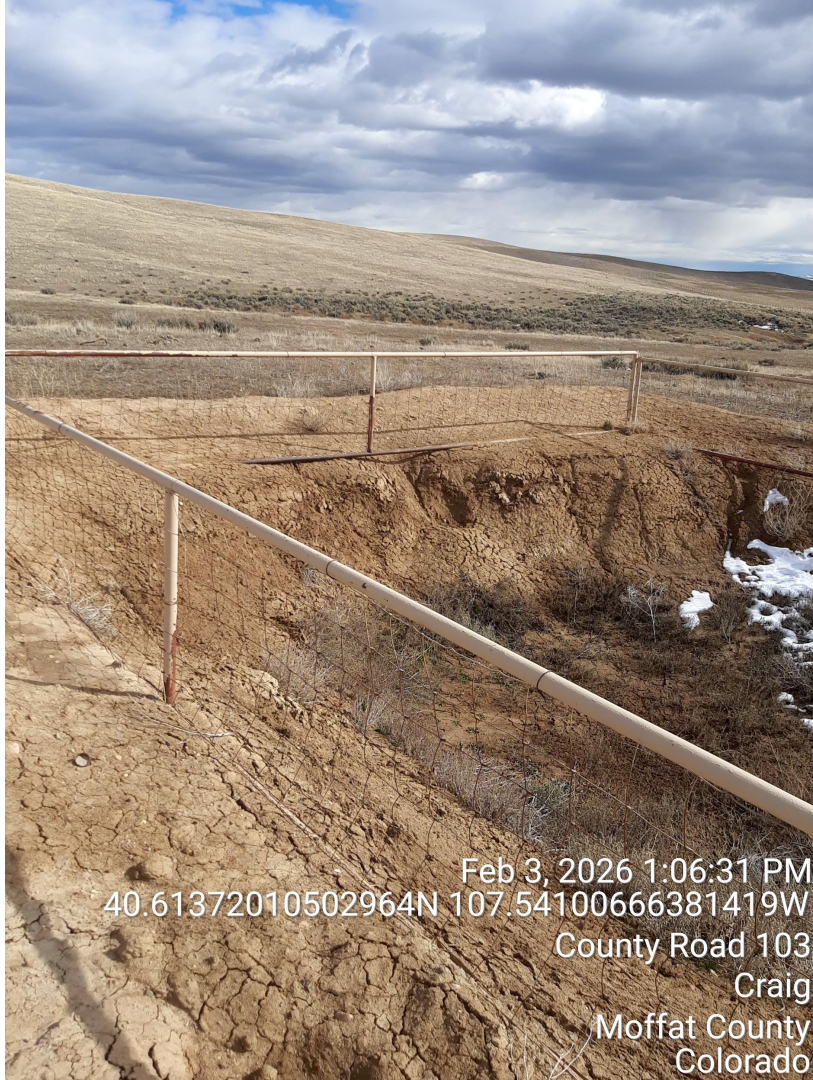

Inspection Photos
Location Name: MC Williams
#4-31
Location ID: 081-06521
Inspection Date: 2/3/26

Photo #

Feb 3, 2026 1:06:31 PM
40.61372010502964N 107.54100666381419W
County Road 103
Craig
Moffat County
Colorado