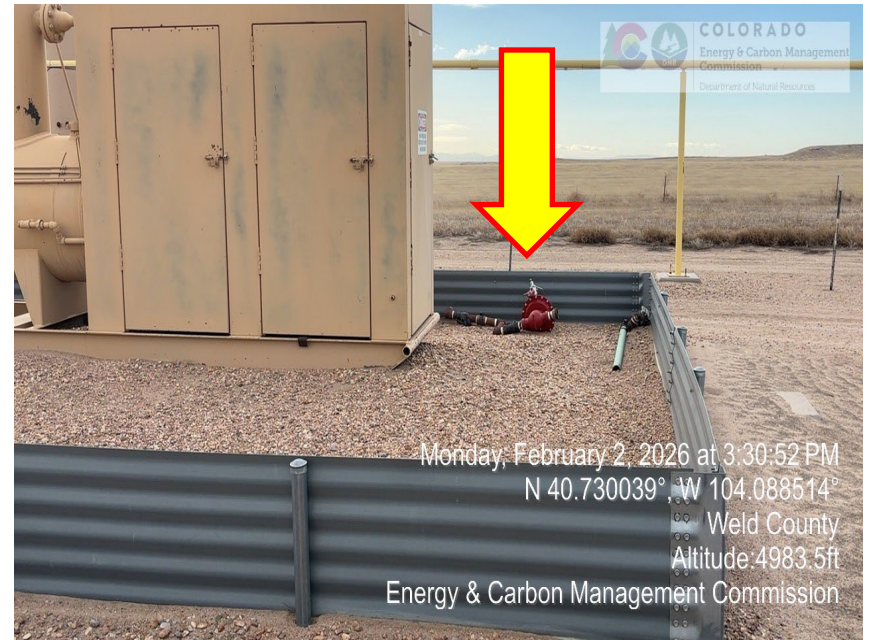

Inspection Photos
Location Name: Rohn LB22-62HN
Location ID: 430785

Photo 1 – Rods

Photo 2 – Unused Wellhead Part

Inspection Photos
Location Name: Rohn LB22-62HN
Location ID: 430785

Photo 3 – Fence Paneling in disrepair

Photo 4 – Stained Soil and Tumbleweeds at Power Unit

Inspection Photos
Location Name: Rohn LB22-62HN
Location ID: 430785

Photo 5 – Power Unit

Photo 6 – Separators

Inspection Photos
Location Name: Rohn LB22-62HN
Location ID: 430785

Photo 7 – Gas Meters

Photo 8 – Unused parts

Inspection Photos
Location Name: Rohn LB22-62HN
Location ID: 430785

Photo 9 – Nitrogen Tank

Photo 10 – Tank Battery

Inspection Photos
Location Name: Rohn LB22-62HN
Location ID: 430785