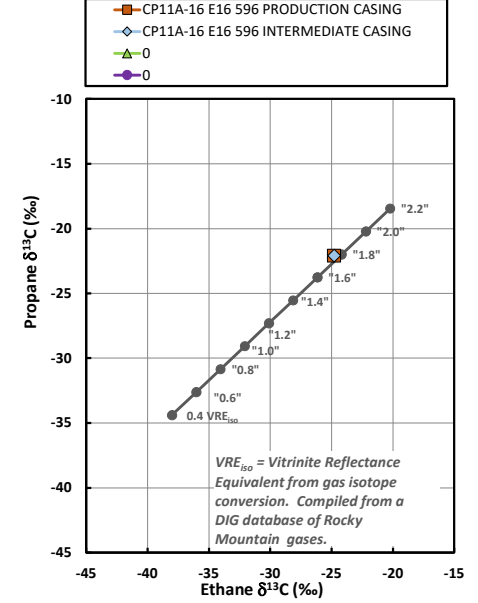

Ethane - Propane Maturity Plot