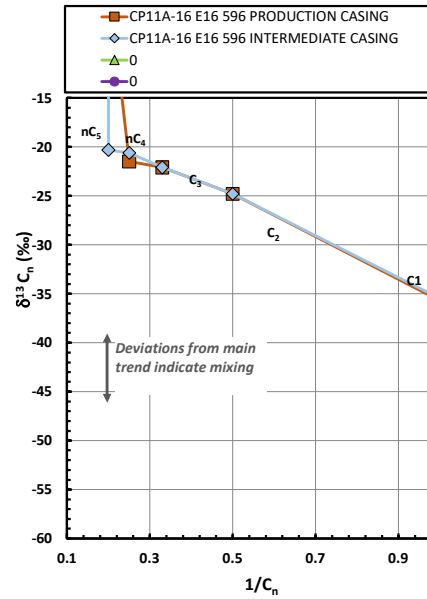

Mixing Plot