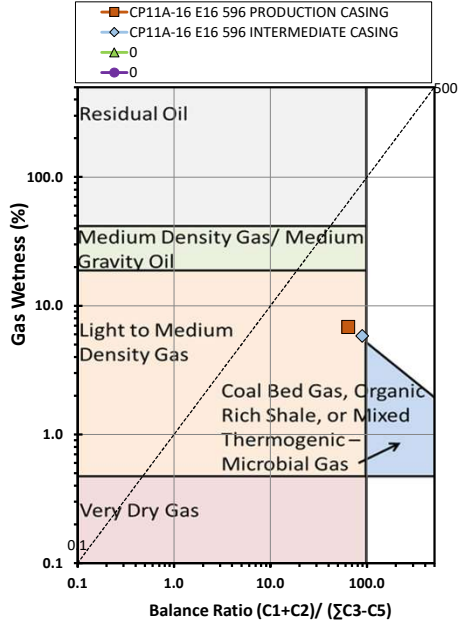

Haworth Ratio Plot - Characterization of Hydrocarbon Type