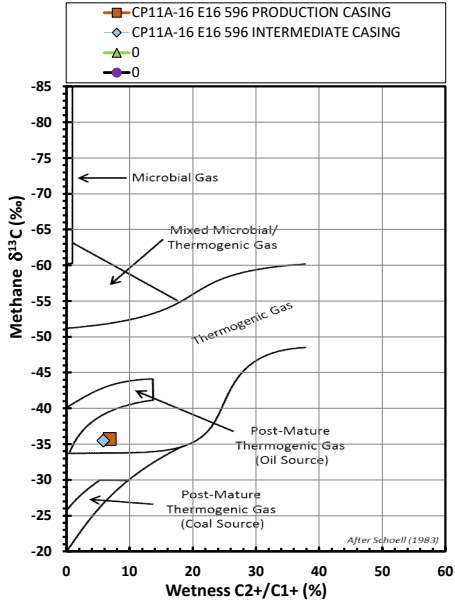

Methane $\delta^{13}\text{C}$ vs Wetness Genetic Classification Plot

Haworth Ratio Plot - Characterization of Hydrocarbon Type