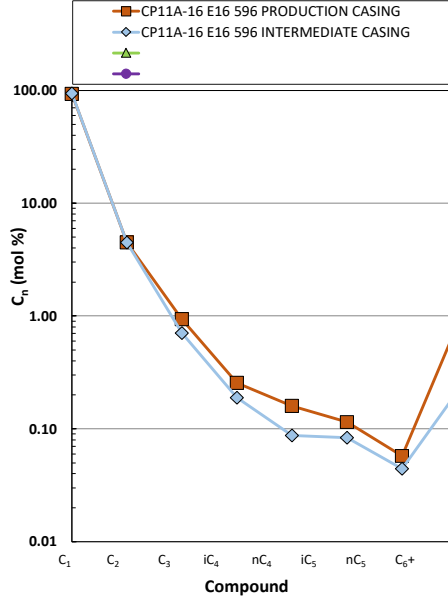

Hydrocarbon Composition Plot

Methane $\delta^{13}\text{C}$ vs δD Genetic Classification Plot