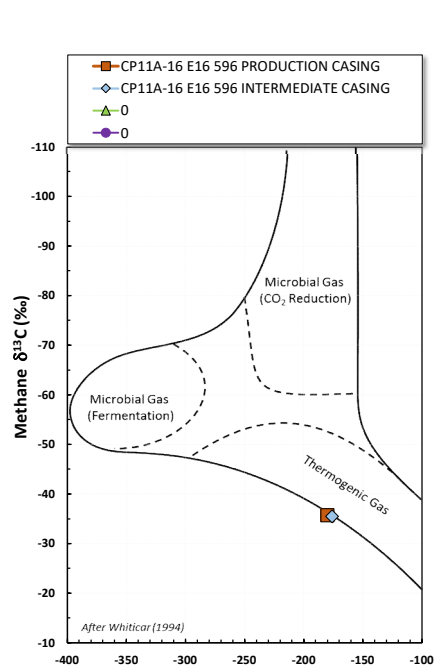

Methane $\delta^{13}\text{C}$ vs δD Genetic Classification Plot