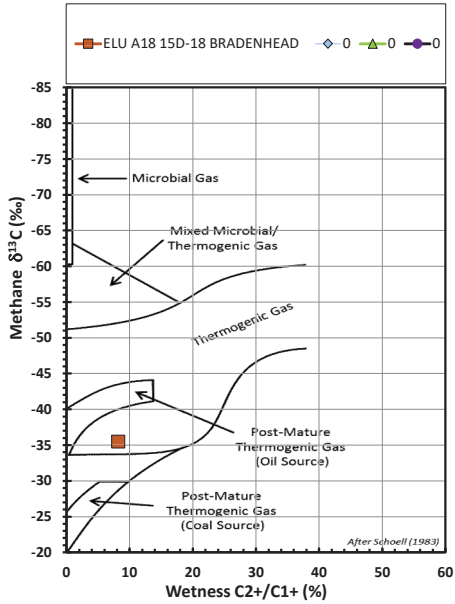

Methane $\delta^{13}\text{C}$ vs Wetness Genetic Classification Plot

Haworth Ratio Plot - Characterization of Hydrocarbon Type