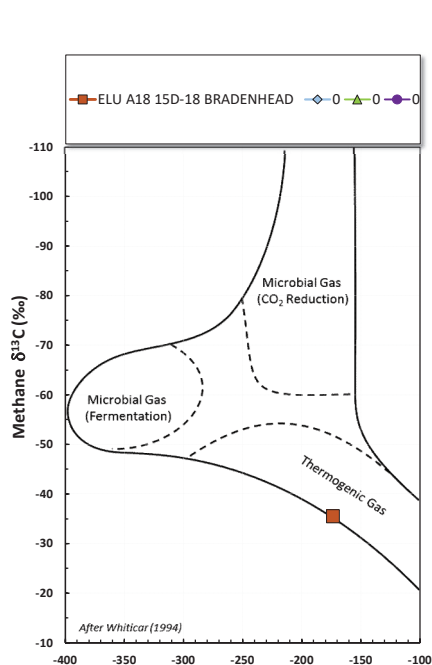

Methane $\delta^{13}\text{C}$ vs δD Genetic Classification Plot