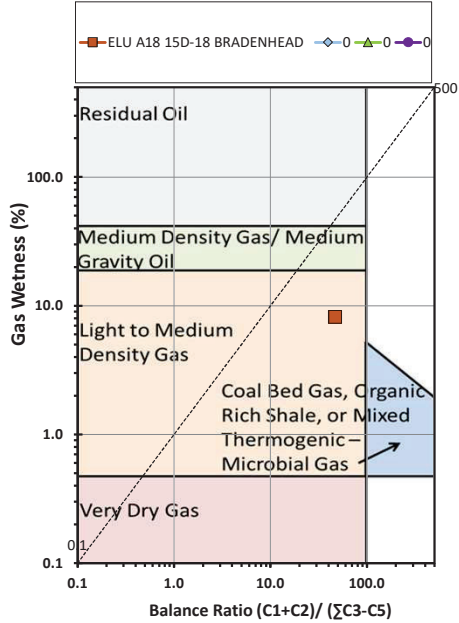

Haworth Ratio Plot - Characterization of Hydrocarbon Type