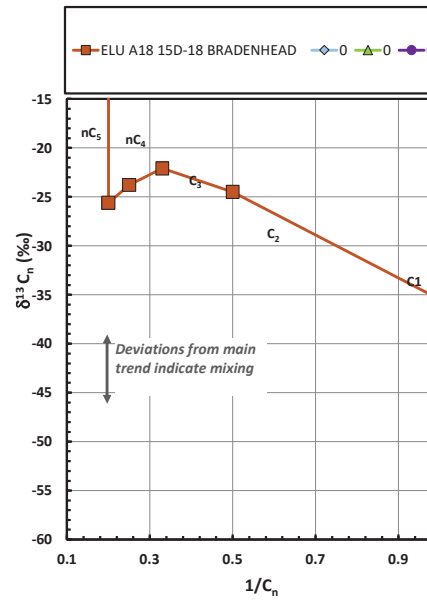

Mixing Plot