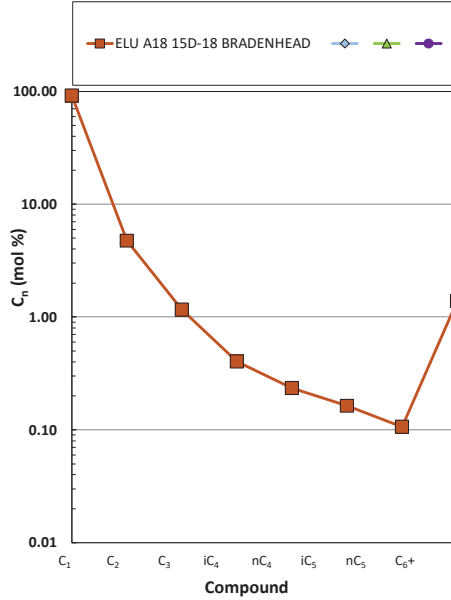

Hydrocarbon Composition Plot

Methane $\delta^{13}\text{C}$ vs δD Genetic Classification Plot