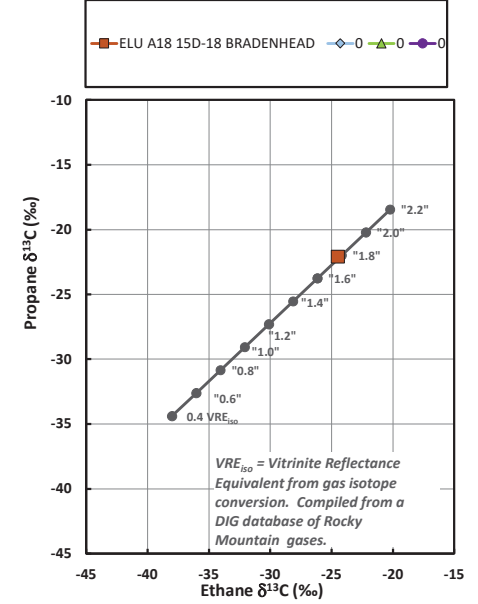

Ethane - Propane Maturity Plot