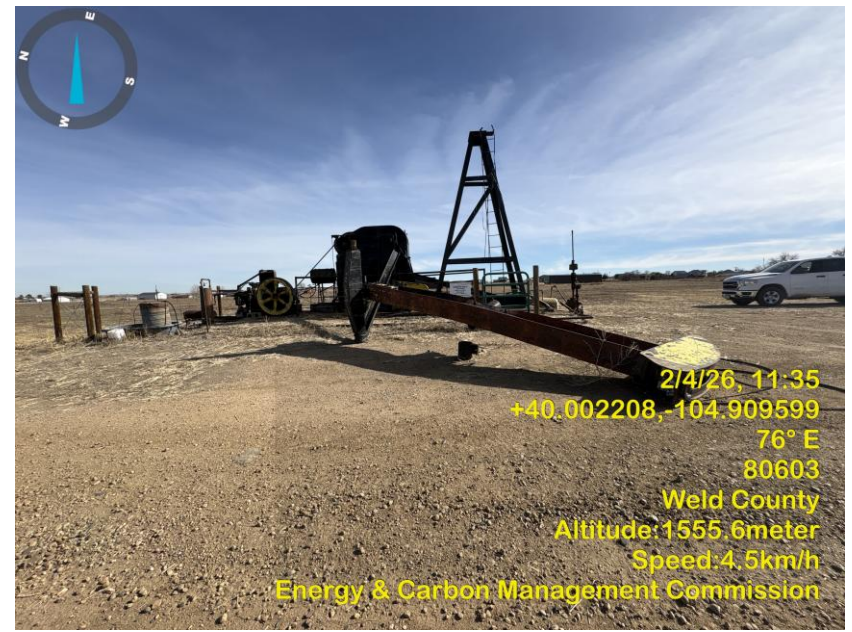

Inspection Photos
Location Name: Jacobucci Jean 1
Location ID: 317872

Photo 1 Location.

Photo 2 Wellhead.

Inspection Photos
Location Name: Jacobucci Jean 1
Location ID: 317872

Photo 3 Well site sign.

Photo 4 Location.

Inspection Photos
Location Name: Jacobucci Jean 1
Location ID: 317872

Photo 5 Pump Jack horse head & walking beam have come off the samson post.

Photo 6 Pump Jack horse head & walking beam have come off the samson post.

Inspection Photos
Location Name: Jacobucci Jean 1
Location ID: 317872

Photo 7 Broken pitman equalizer.

Photo 8 Stained soil under the gas engine.

Inspection Photos
Location Name: Jacobucci Jean 1
Location ID: 317872