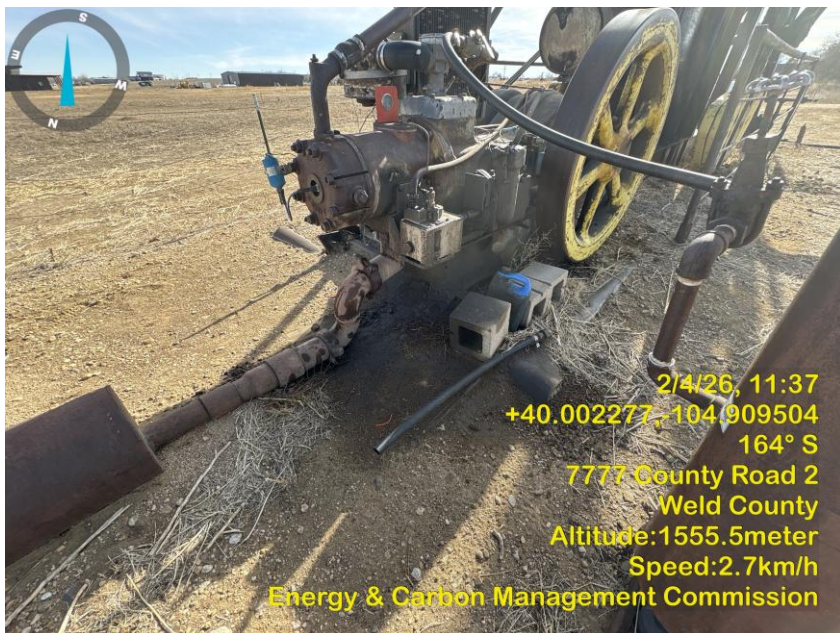

Inspection Photos
Location Name: Jacobucci Jean 1
Location ID: 317872

Photo 1 Location.

Photo 2 Wellhead.

Inspection Photos
Location Name: Jacobucci Jean 1
Location ID: 317872

Photo 3 Well site sign.

Photo 4 Location.

Inspection Photos
Location Name: Jacobucci Jean 1
Location ID: 317872

Photo 5 Pump Jack horse head & walking beam have come off the samson post.

Photo 6 Pump Jack horse head & walking beam have come off the samson post.

Inspection Photos
Location Name: Jacobucci Jean 1
Location ID: 317872

Photo 7 Broken pitman equalizer.

Photo 8 Stained soil under the gas engine.

Inspection Photos
Location Name: Jacobucci Jean 1
Location ID: 317872