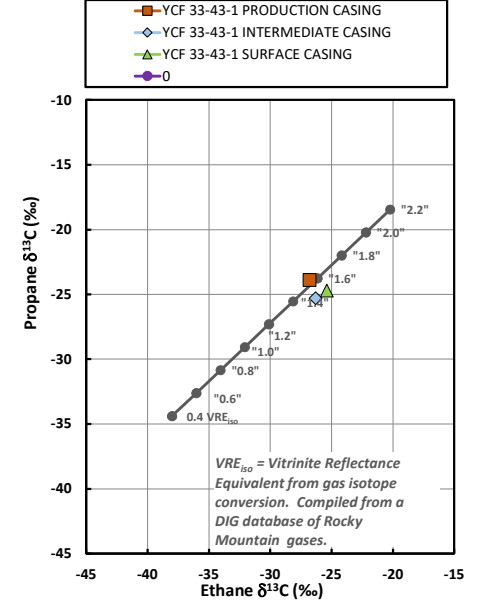

Ethane - Propane Maturity Plot