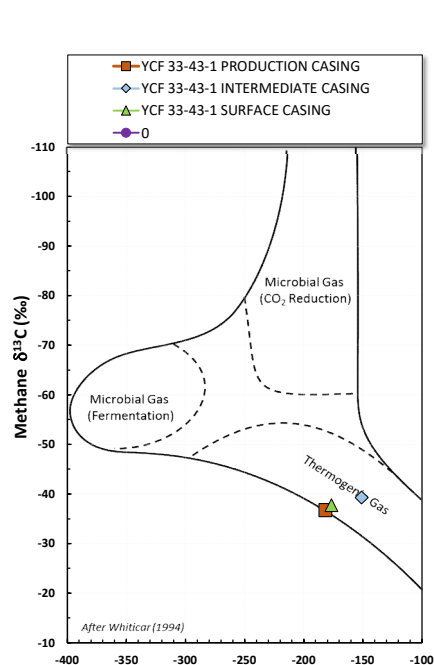

Haworth Ratio Plot - Characterization of Hydrocarbon Type