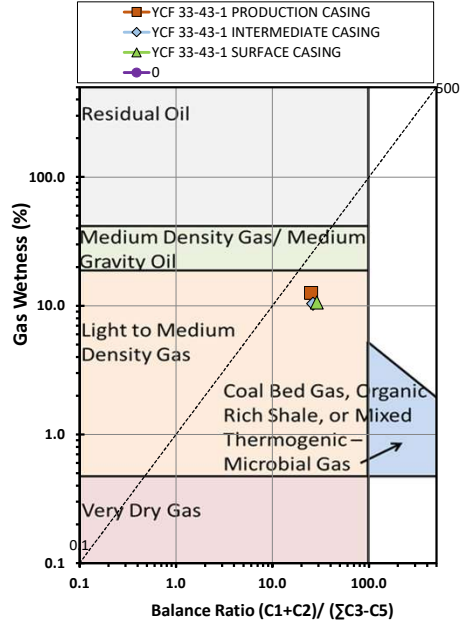

Haworth Ratio Plot - Characterization of Hydrocarbon Type