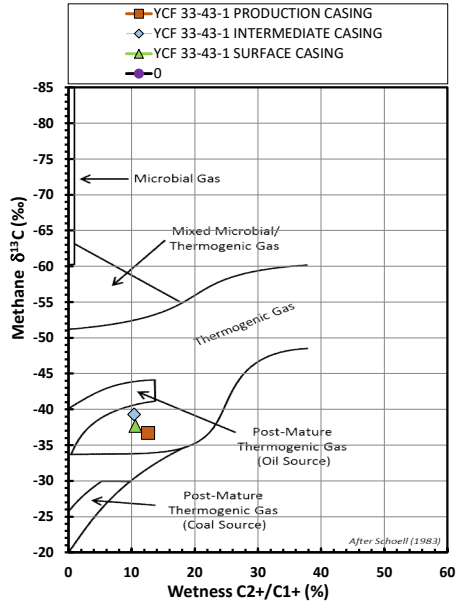

Methane $\delta^{13}\text{C}$ vs Wetness Genetic Classification Plot

Haworth Ratio Plot - Characterization of Hydrocarbon Type