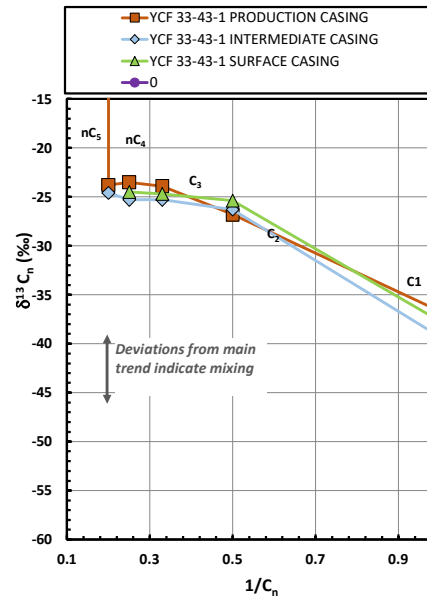

Mixing Plot