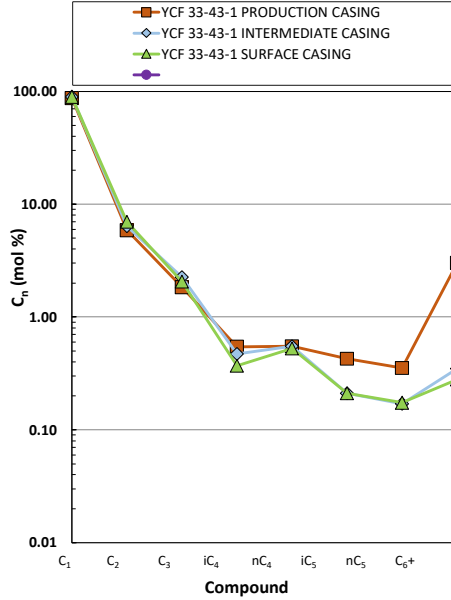

Hydrocarbon Composition Plot