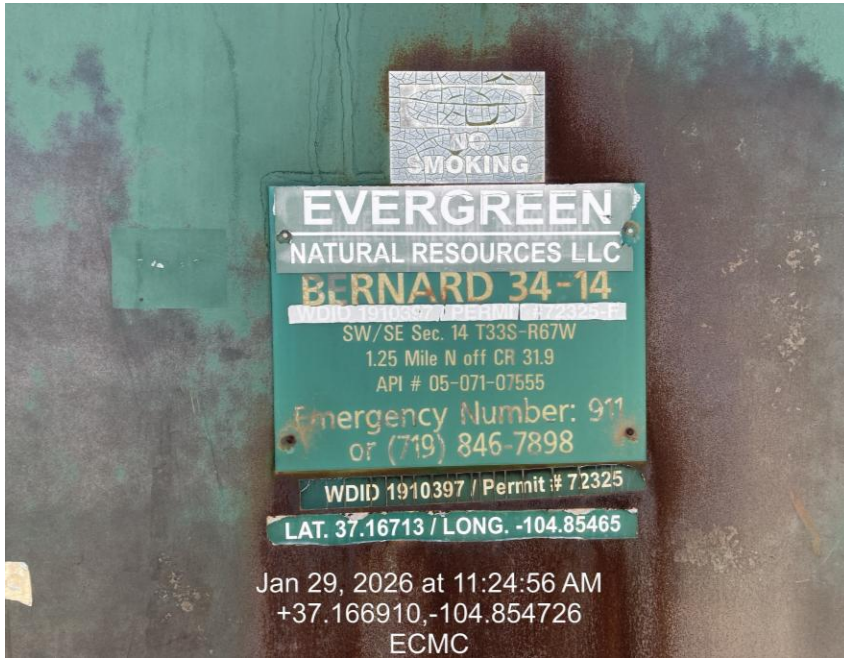

Inspection Photos
Location: Bearnard 34-14
Location ID: 308123
API # 05-071-07555

Photo 1 – Well Placard

Photo 2 – Wellhead, spill source

Inspection Photos
Location: Bearnard 34-14
Location ID: 308123
API # 05-071-07555

Photo 3 – Spill

Photo 4 – Spill Path

Inspection Photos
Location: Bearnard 34-14
Location ID: 308123
API # 05-071-07555

Jan 29, 2026 at 11:46:22 AM
+37.167009,-104.854385
ECMC

Photo 5 – Spill Path