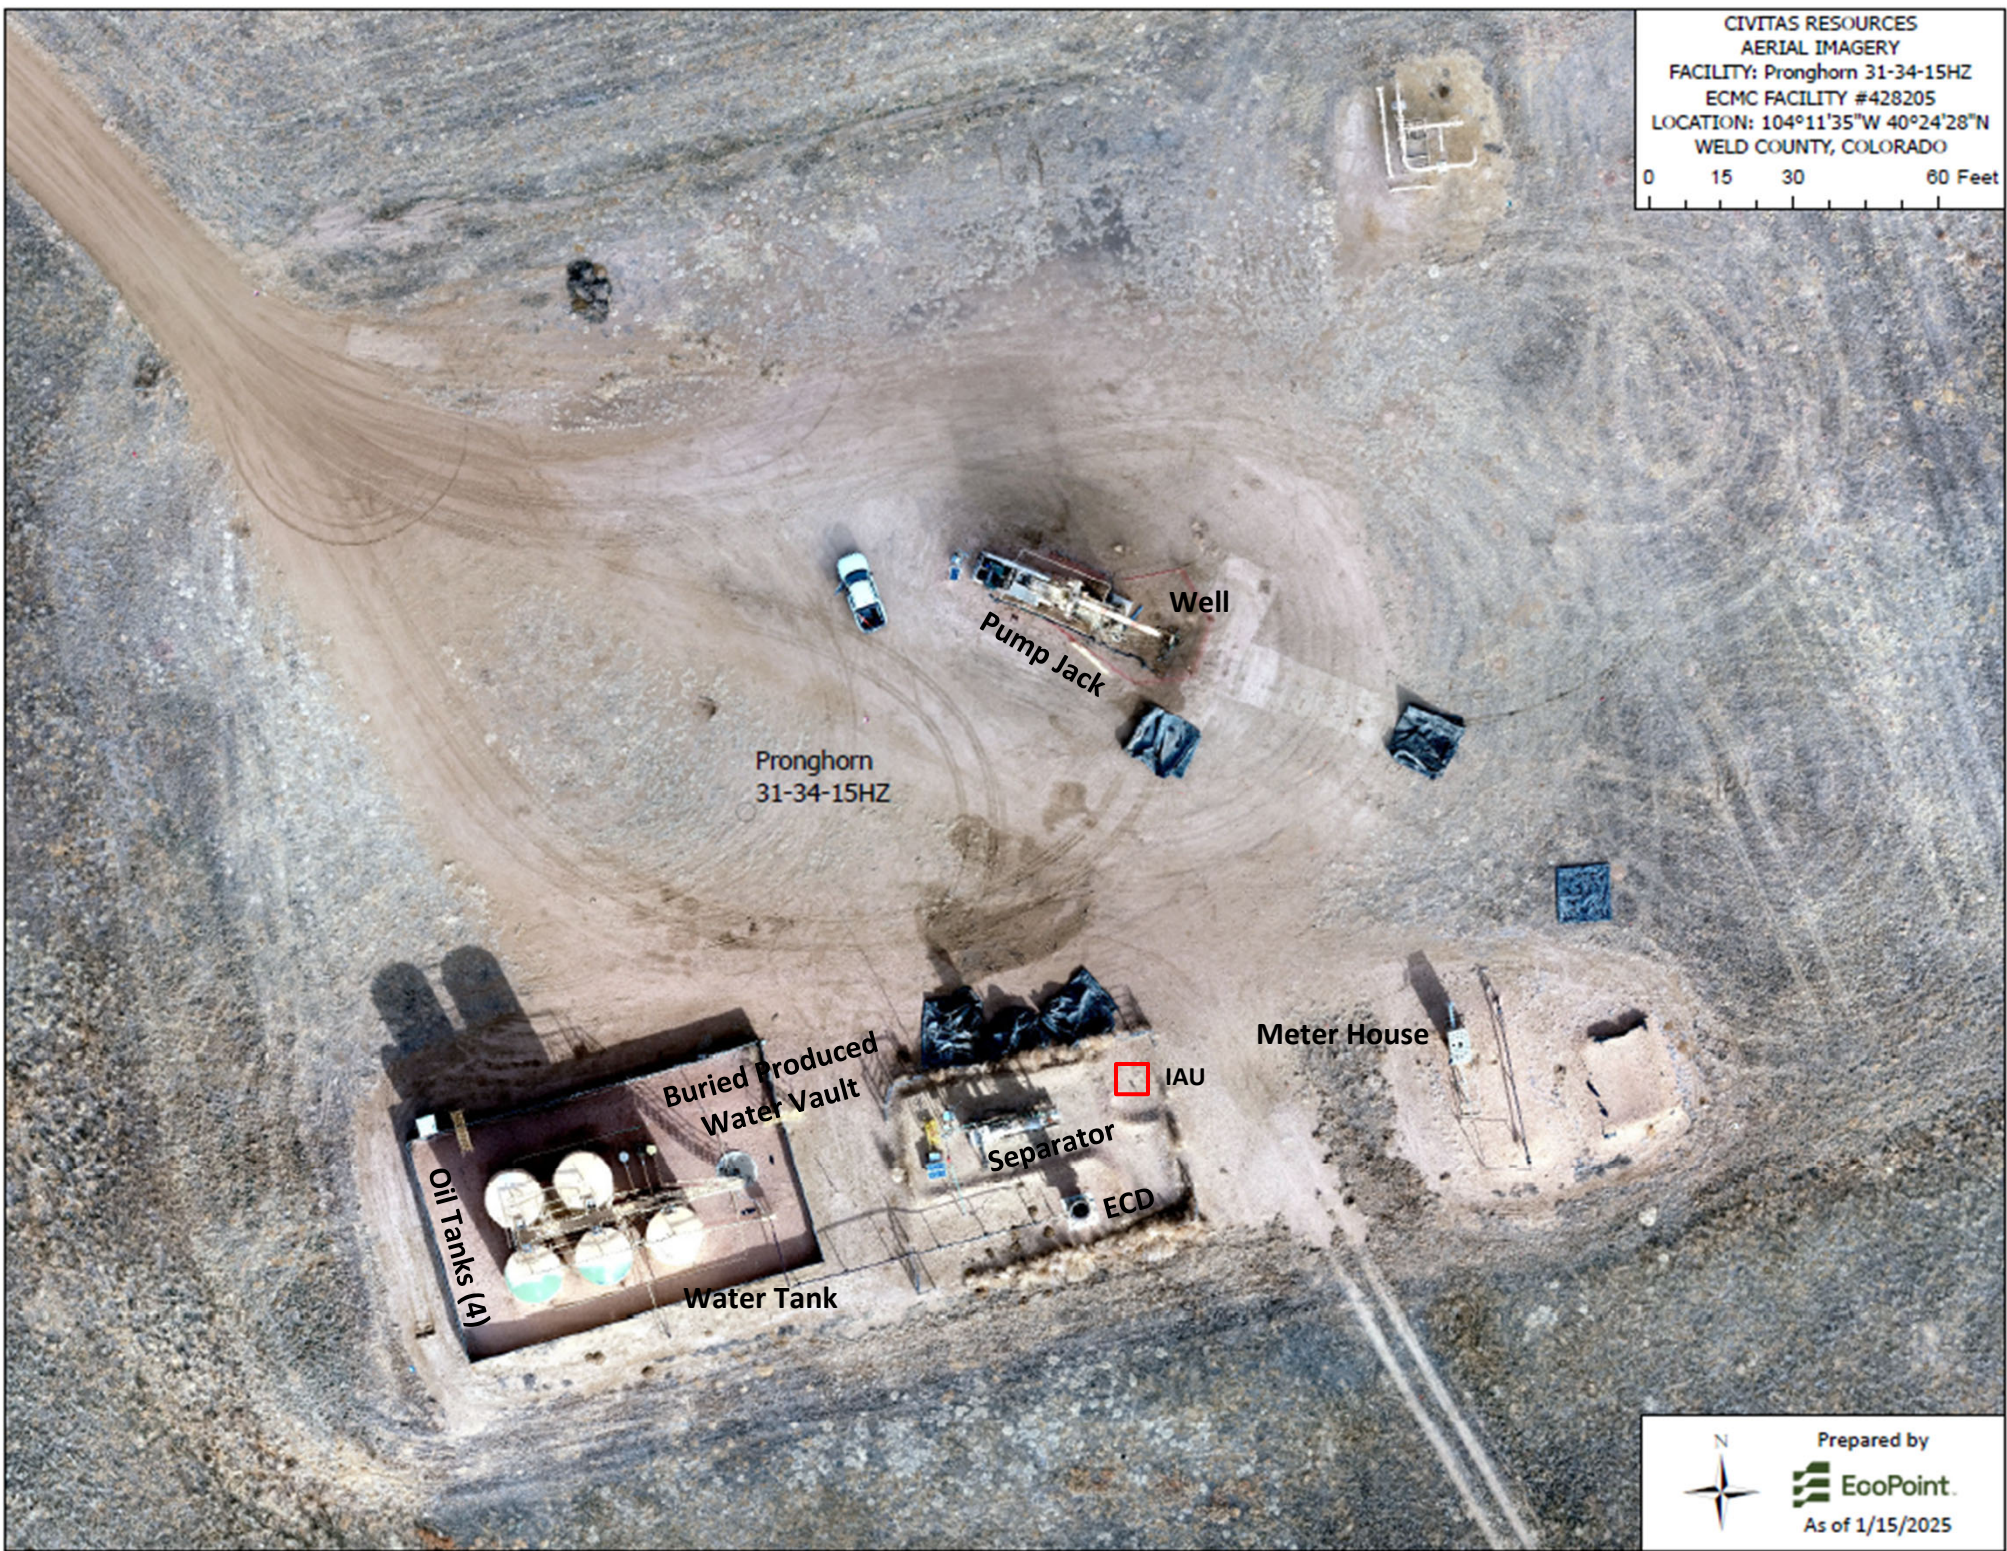

CIVITAS RESOURCES
AERIAL IMAGERY
FACILITY: Pronghorn 31-34-15HZ
ECMC FACILITY #428205
LOCATION: 104°11'35"W 40°24'28"N
WELD COUNTY, COLORADO

Prepared by
EcoPoint.
As of 1/15/2025