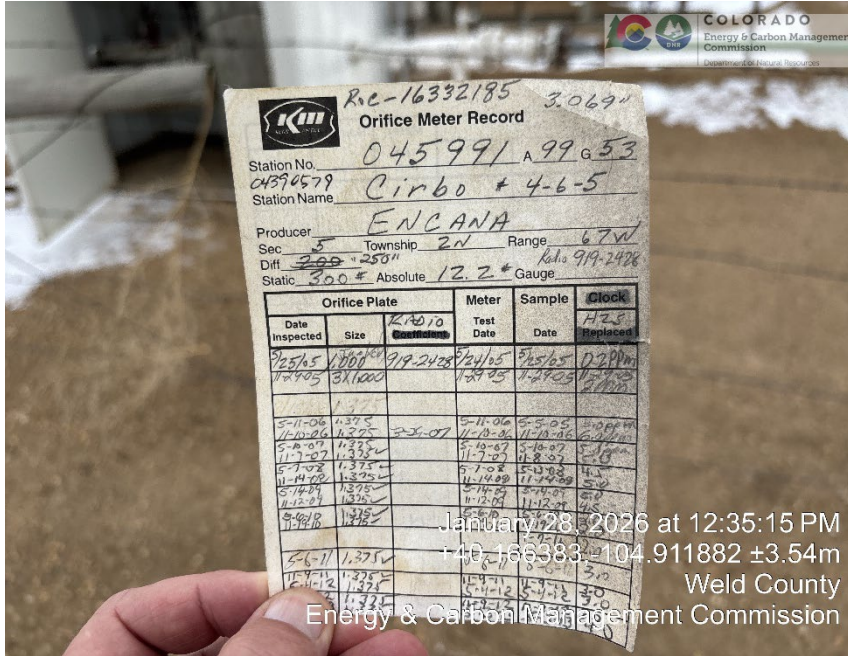

Inspection Photos
Location Name: Cirbo 6-4-5
Location ID: 332913

Production facility

Wellhead

Inspection Photos
Location Name: Cirbo 6-4-5
Location ID: 332913

Gas sales meter calibration card

Gas sales meter calibration card