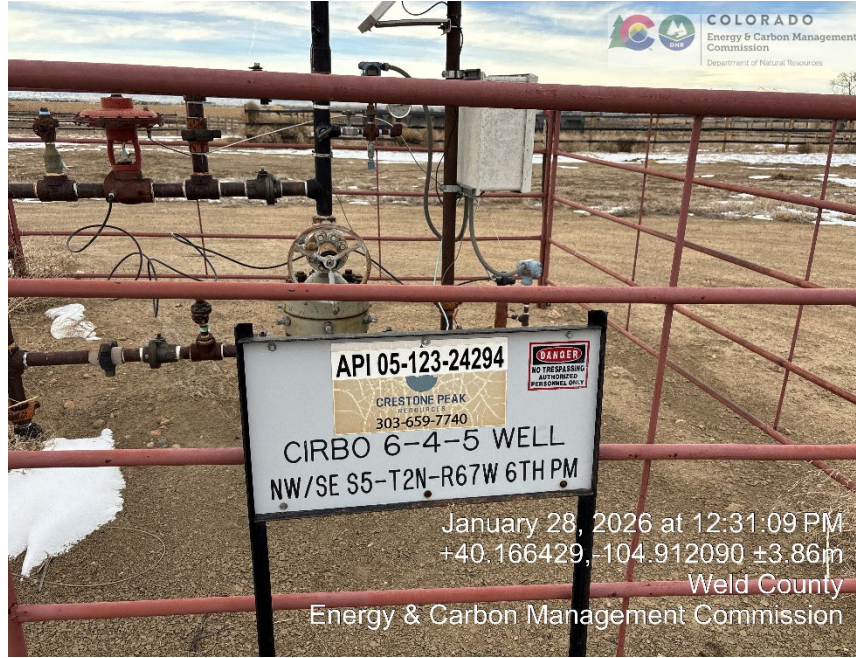

Inspection Photos
Location Name: Cirbo 6-4-5
Location ID: 332913

Production facility

Wellhead

Inspection Photos
Location Name: Cirbo 6-4-5
Location ID: 332913

Gas sales meter calibration card

Gas sales meter calibration card