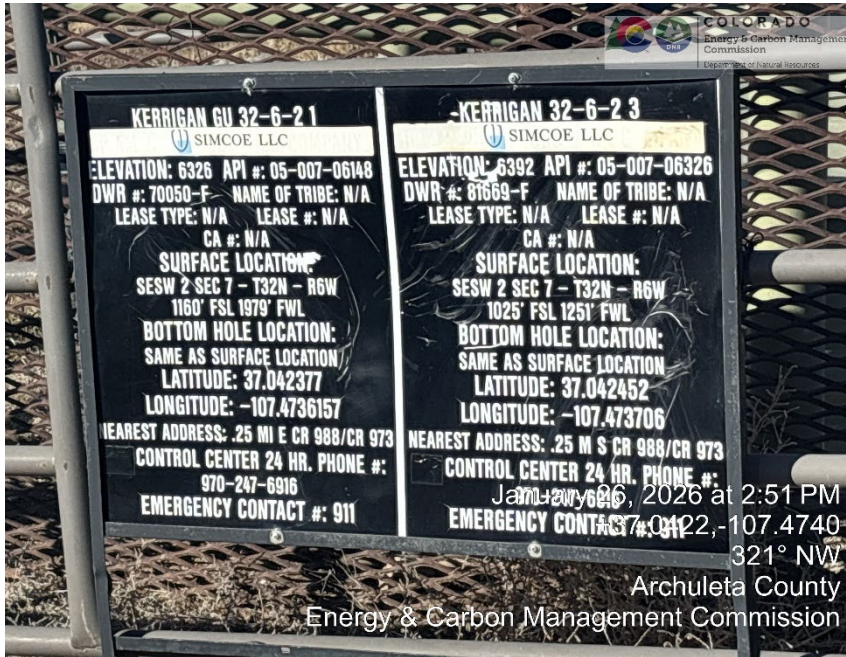

Inspection Photos

WELL NAME: KERRIGAN 32-6-2 #1, KERRIGAN 32-6-2 #3

LOCATION ID: 320867

Inspection Photos
WELL NAME: KERRIGAN 32-6-2 #1, KERRIGAN 32-6-2 #3
LOCATION ID: 320867

Inspection Photos

WELL NAME: KERRIGAN 32-6-2 #1, KERRIGAN 32-6-2 #3

LOCATION ID: 320867

Inspection Photos
WELL NAME: KERRIGAN 32-6-2 #1, KERRIGAN 32-6-2 #3
LOCATION ID: 320867

Inspection Photos
WELL NAME: KERRIGAN 32-6-2 #1, KERRIGAN 32-6-2 #3
LOCATION ID: 320867

Inspection Photos

LOCATION ID: 320867