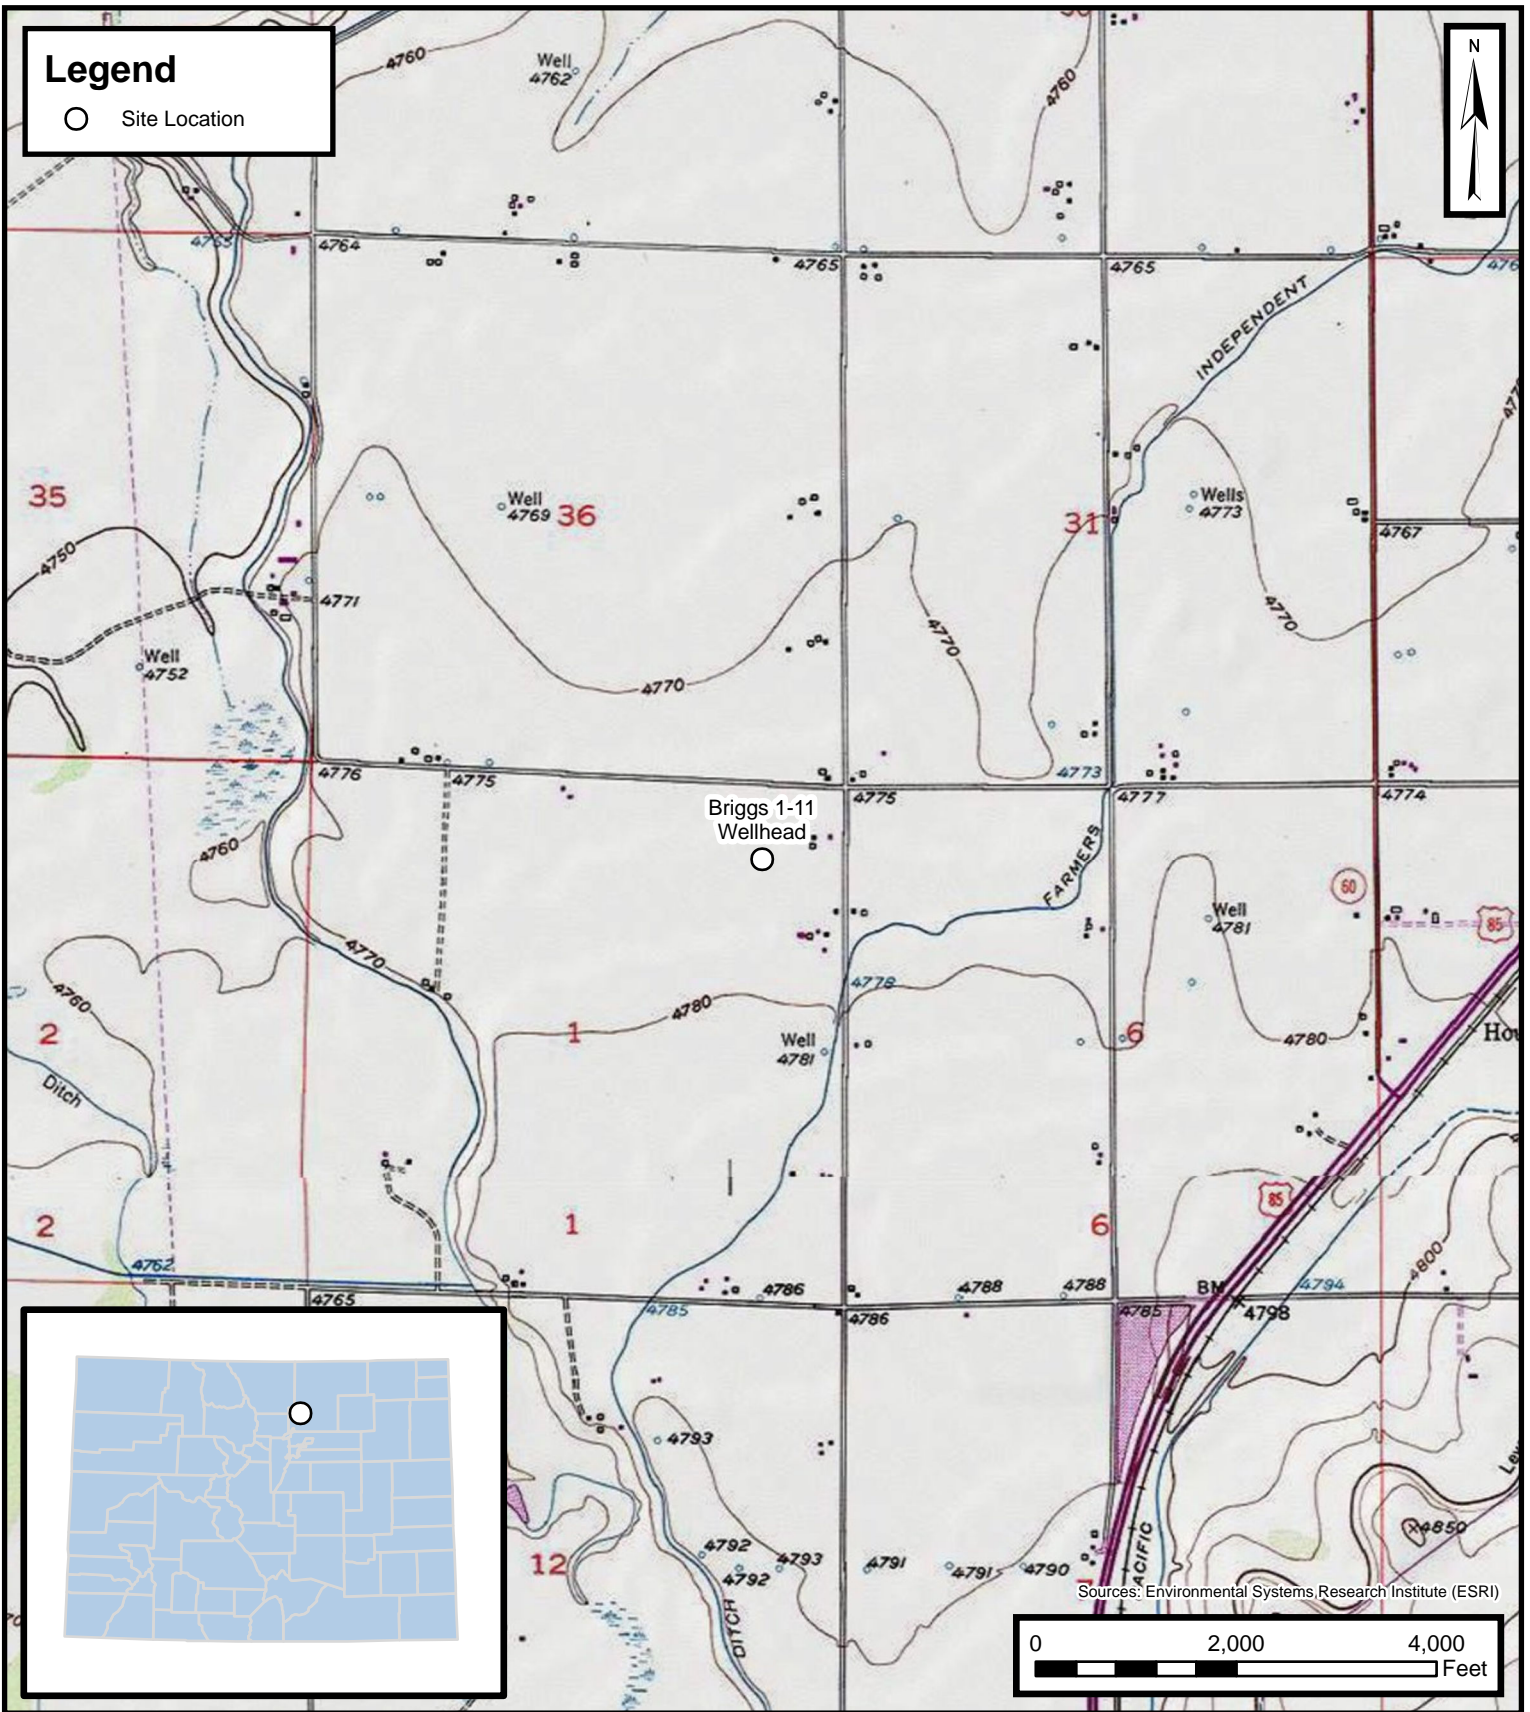

Legend

○ Site Location

Sources: Environmental Systems Research Institute (ESRI)

Site Location Map

Briggs 1-11 Wellhead
Kerr-McGee Oil & Gas Onshore, LP
NENE SEC 1 T3N R67W
Weld County, CO

Project Number: 09A14171529

FIGURE

1