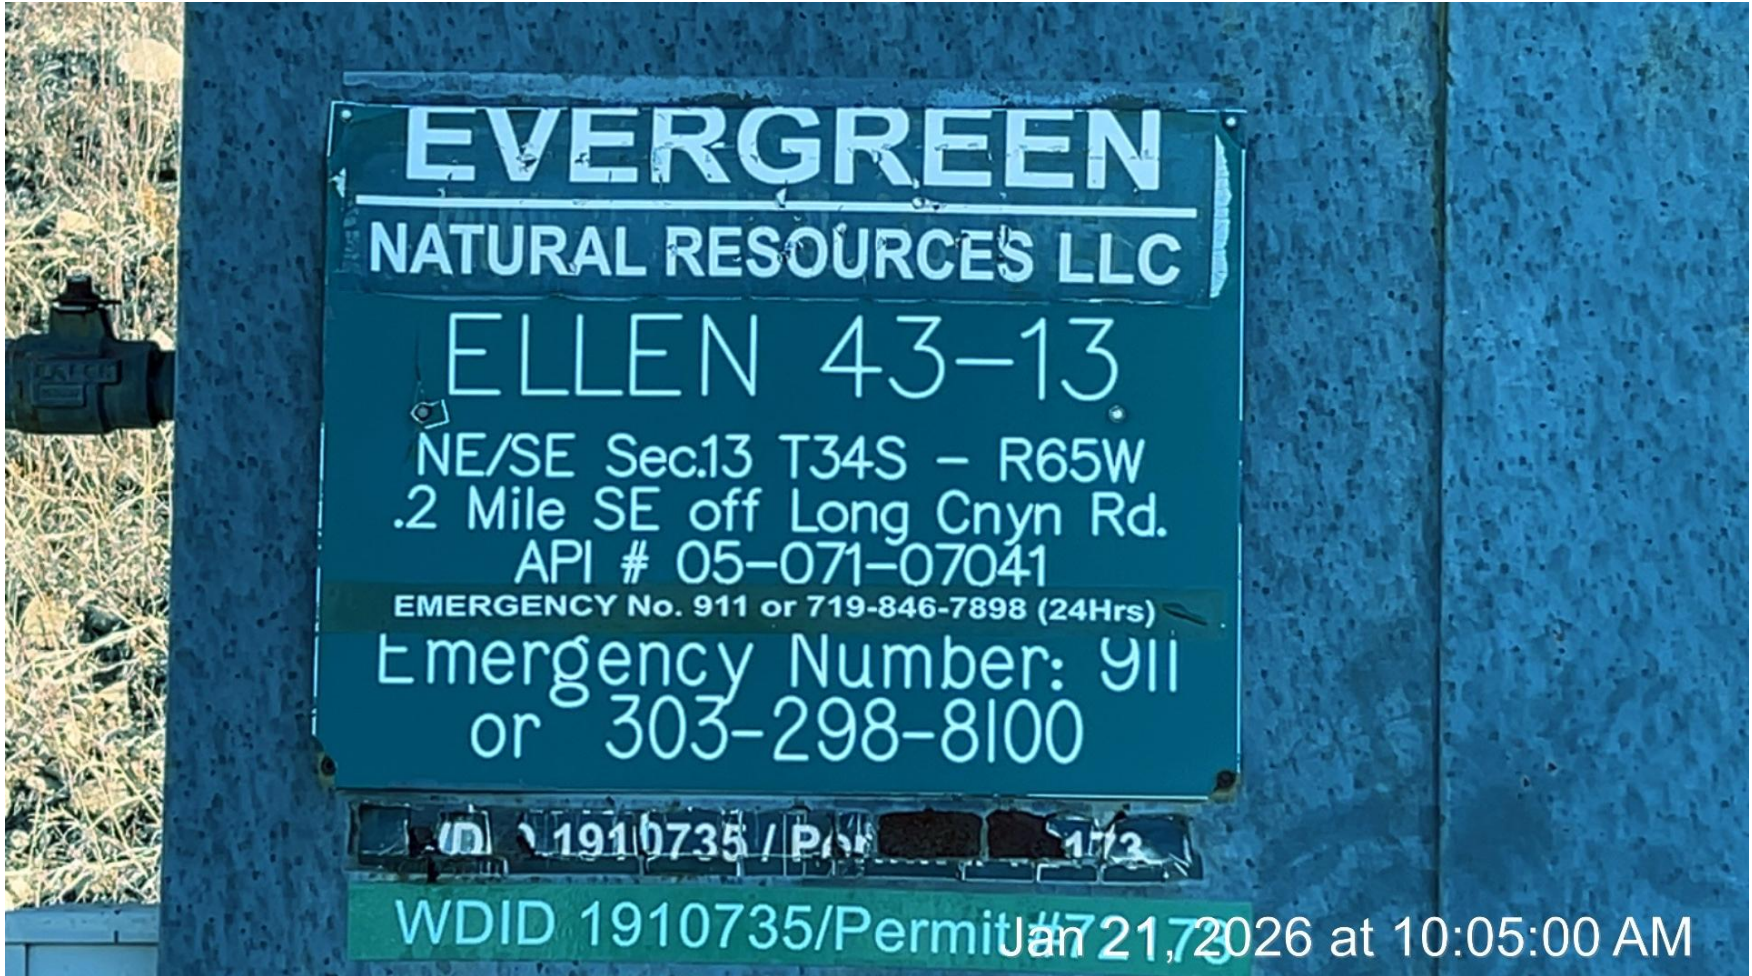

WELL NAME: , ELLEN 43-13

API #: 071-07041

PHOTO 1: WELL SIGN

**PHOTO 2: LOCATION**