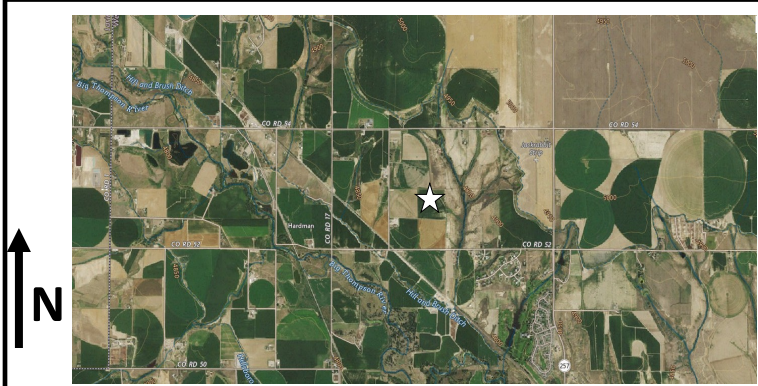

Approximate site location

**Figure 1**

**Site Location Map**  
**Kerr-McGee Oil and Gas Onshore LP**  
**Binder 9-28 Wellhead**  
 NESE Sec. 28-T5N-R67W  
 Weld County, Colorado

Source: USGS 7.5 Minute Topographic Map, Johnstown, CO Quadrangle