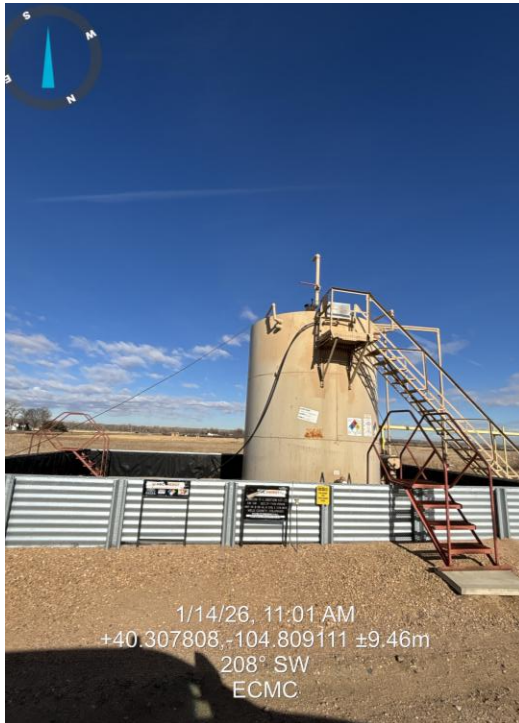

Inspection Photos
Location ID/Name:

447371 JOHNSON 17-1, KNUTSON K17-25

Photo 1

Location Entrance from St Hwy 60

Photo 2

Production Equipment

Photo 3

Battery