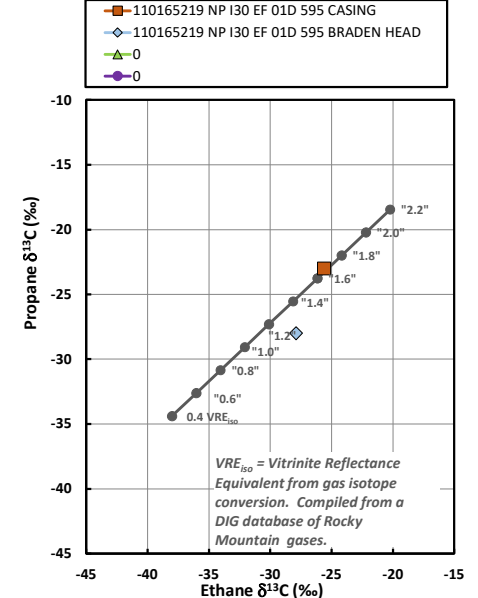

Ethane - Propane Maturity Plot