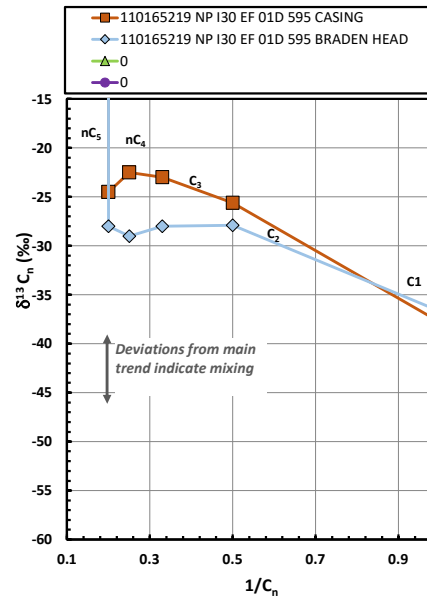

Mixing Plot