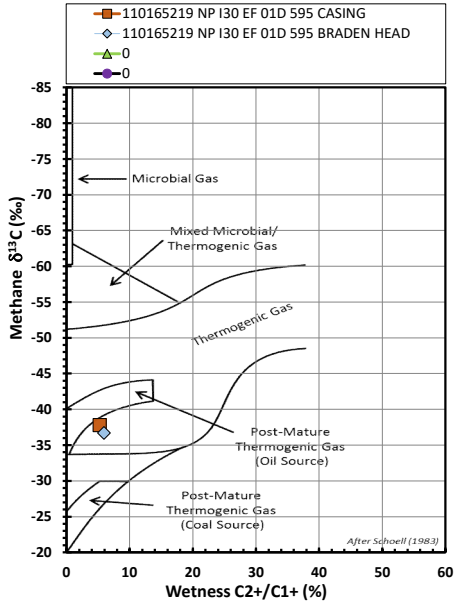

Methane $\delta^{13}\text{C}$ vs Wetness Genetic Classification Plot

Haworth Ratio Plot - Characterization of Hydrocarbon Type