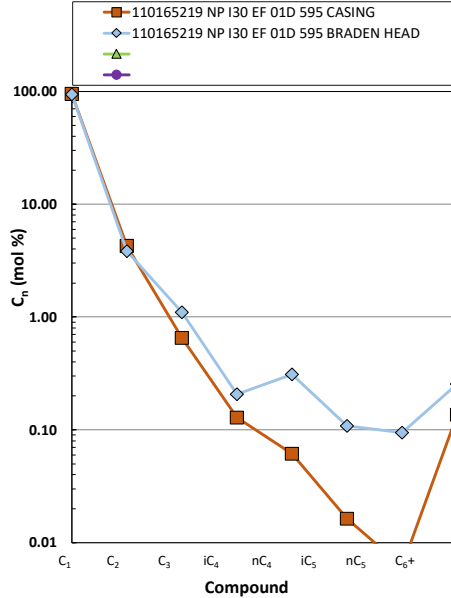

Hydrocarbon Composition Plot