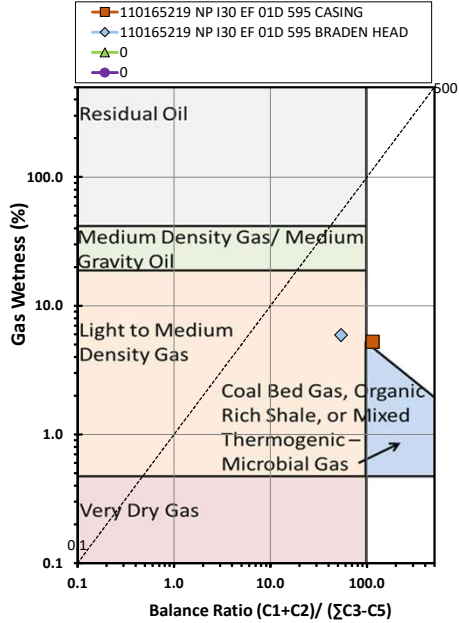

Haworth Ratio Plot - Characterization of Hydrocarbon Type