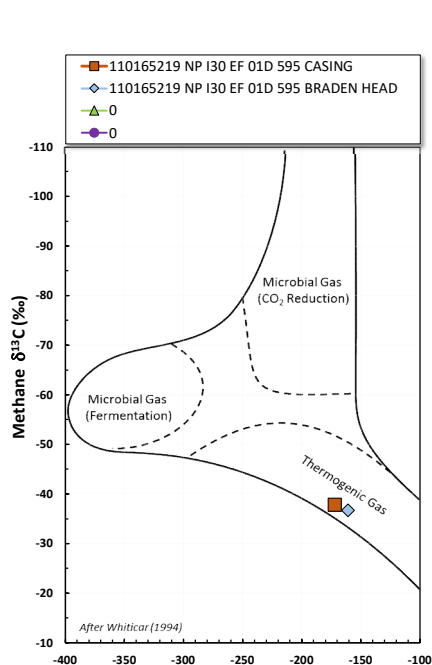

Haworth Ratio Plot - Characterization of Hydrocarbon Type