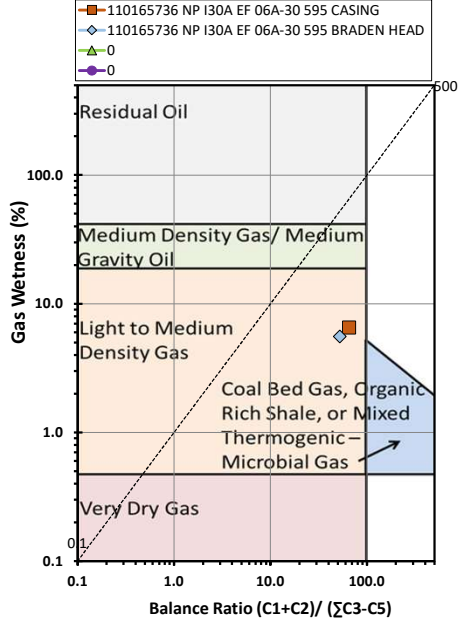

Haworth Ratio Plot - Characterization of Hydrocarbon Type