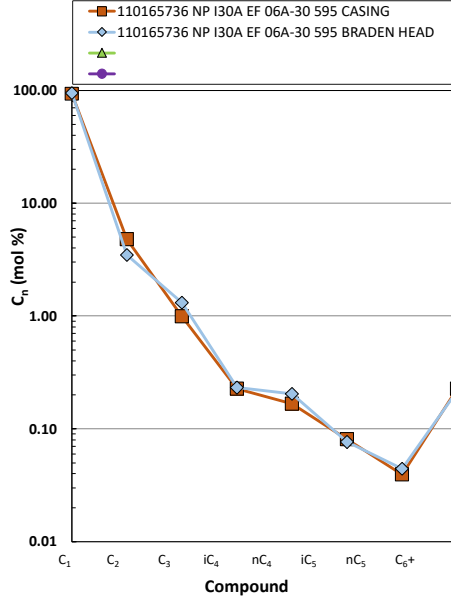

Hydrocarbon Composition Plot

Methane $\delta^{13}\text{C}$ vs δD Genetic Classification Plot