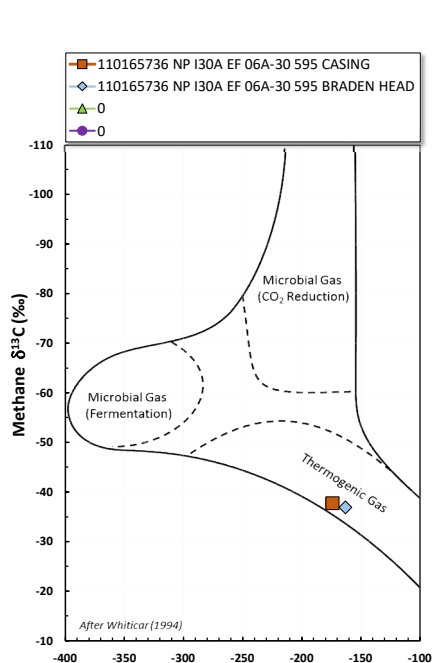

Methane $\delta^{13}\text{C}$ vs δD Genetic Classification Plot