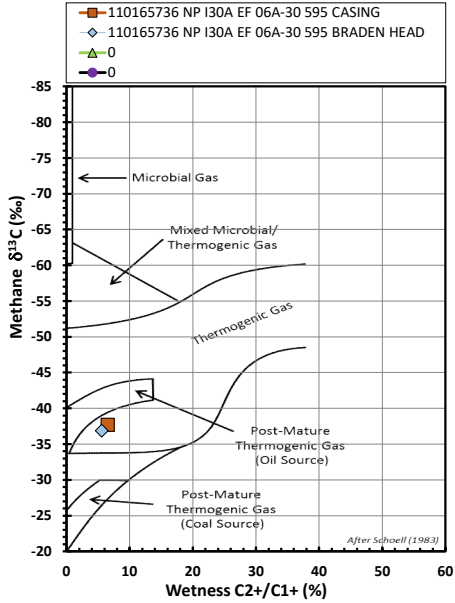

Methane $\delta^{13}\text{C}$ vs Wetness Genetic Classification Plot

Haworth Ratio Plot - Characterization of Hydrocarbon Type