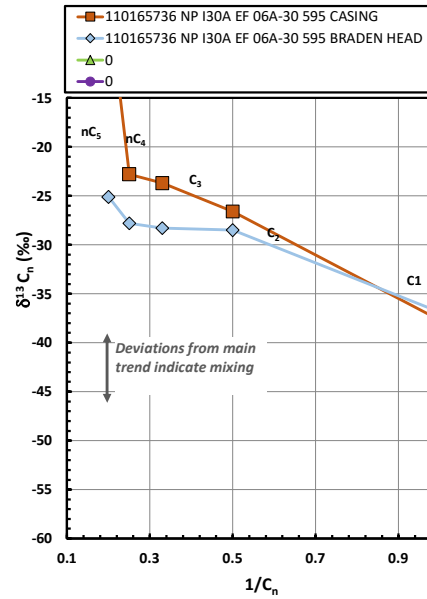

Mixing Plot