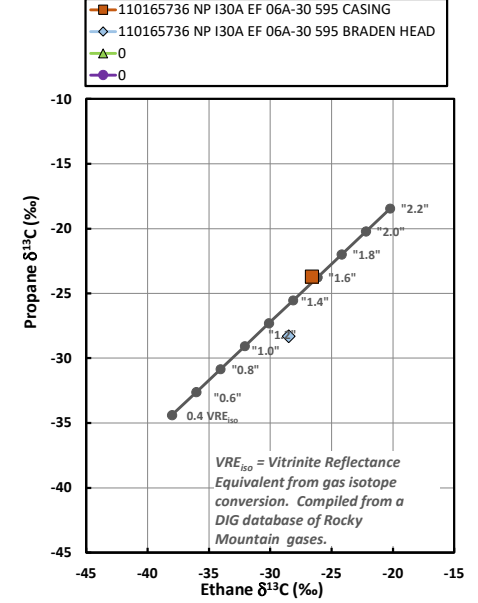

Ethane - Propane Maturity Plot