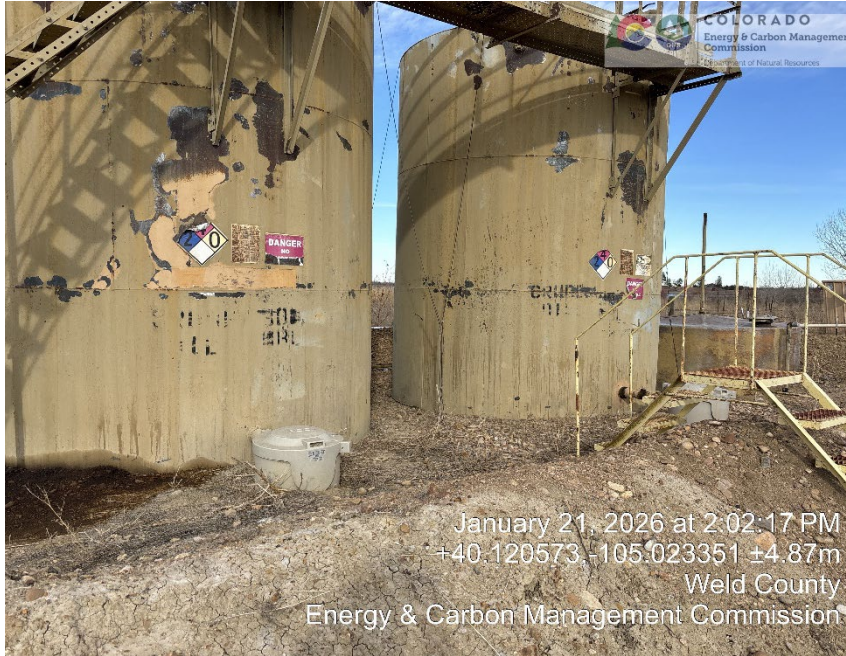

Inspection Photos
Location Name: Shaw Tank Battery
Location ID: 446599

Production facility

Tank battery sign

Inspection Photos
Location Name: Shaw Tank Battery
Location ID: 446599

Crude oil tank placards

Stained soil