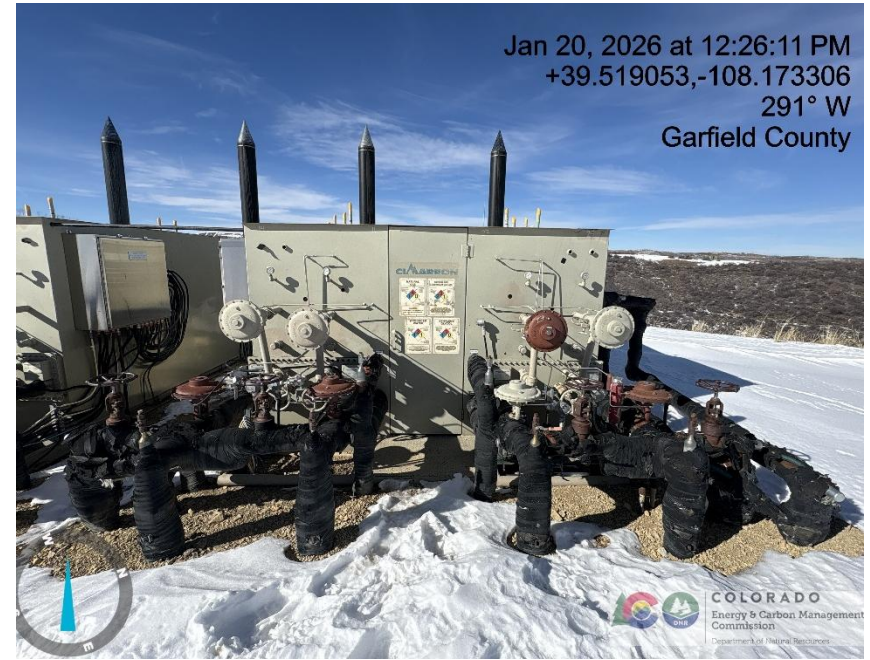

Inspection/Audit Photos

Location Name: QB ENERGY OPERATING LLC 697-13C 25 Pad

Location #: 335857

Photo # 2815 From entrance to location

Photo # 2816 From entrance to location

Inspection/Audit Photos

Location Name: QB ENERGY OPERATING LLC 697-13C 25 Pad

Location #: 335857

Photo # 2817 Location

Photo # 2818 Location

Inspection/Audit Photos

Location Name: QB ENERGY OPERATING LLC 697-13C 25 Pad

Location #: 335857

Photo # 2819 Location

Photo # 2820 Location

Inspection/Audit Photos

Location Name: QB ENERGY OPERATING LLC 697-13C 25 Pad

Location #: 335857

Photo # 2821 Location

Photo # 2822 Location

Inspection/Audit Photos

Location Name: QB ENERGY OPERATING LLC 697-13C 25 Pad

Location #: 335857

Photo # 2823 Location

Photo # 2824 Location

Inspection/Audit Photos

Location Name: QB ENERGY OPERATING LLC 697-13C 25 Pad

Location #: 335857

Photo # 2825 Location

Photo # 2826 Choke body on separator open ended/wildlife hazard