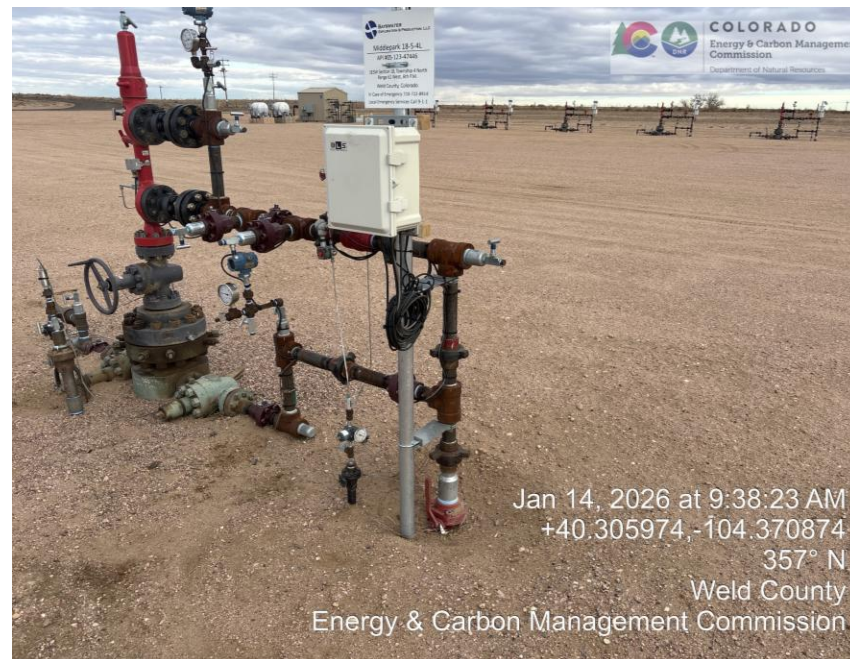

Inspection Photos  
Location Name: Middlepark 18-5-4L  
Location ID: 442024

Photo 1 well head and equipment

Photo 2 well head and equipment