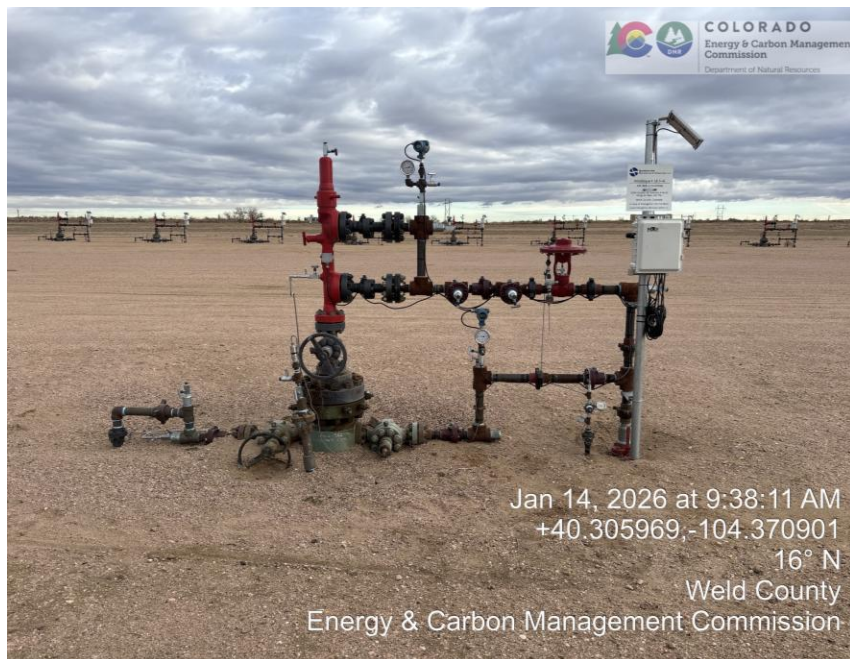

Inspection Photos  
Location Name: Middlepark 18-5-4L  
Location ID: 442024

Photo 1 well head and equipment

Photo 2 well head and equipment