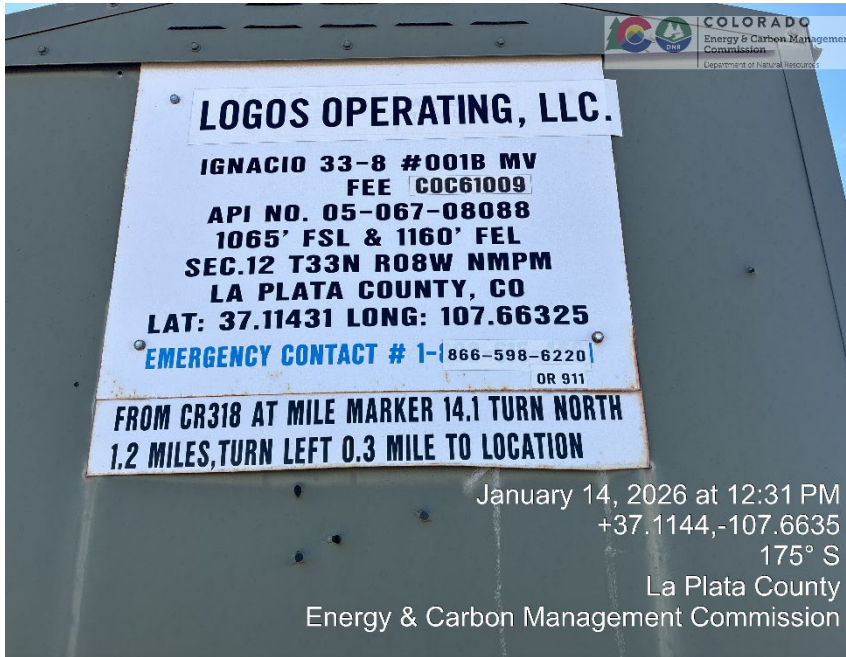

Inspection Photos
Well Name: IGNACIO 33-8 1B
LOCATION ID:326431

Inspection Photos
Well Name: IGNACIO 33-8 1B
LOCATION ID:326431

Inspection Photos
Well Name: IGNACIO 33-8 1B
LOCATION ID:326431

Inspection Photos
Well Name: IGNACIO 33-8 1B
LOCATION ID:326431