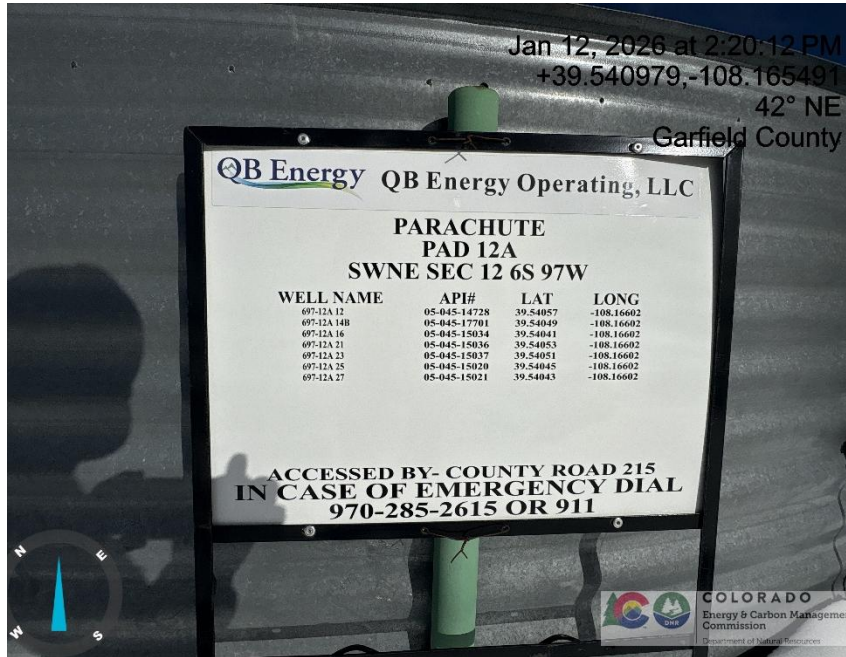

Inspection/Audit Photos

Location Name: QB ENERGY OPERATING LLC 697-12A Pad

Location #: 335729

Photo # 297 From entrance to location

Photo # 298 From entrance to location

Inspection/Audit Photos

Location Name: QB ENERGY OPERATING LLC 697-12A Pad

Location #: 335729

Photo # 299 Location

Photo # 300 Location

Inspection/Audit Photos

Location Name: QB ENERGY OPERATING LLC 697-12A Pad

Location #: 335729

Photo # 301 Location

Photo # 302 Location

Inspection/Audit Photos

Location Name: QB ENERGY OPERATING LLC 697-12A Pad

Location #: 335729

Photo # 303 Location

Photo # 304 Location

Inspection/Audit Photos

Location Name: QB ENERGY OPERATING LLC 697-12A Pad

Location #: 335729

Photo # 305 Location

Photo # 306 Location

Inspection/Audit Photos

Location Name: QB ENERGY OPERATING LLC 697-12A Pad

Location #: 335729

Photo # 307 Location

Photo # 308 Tank label damaged & illegible