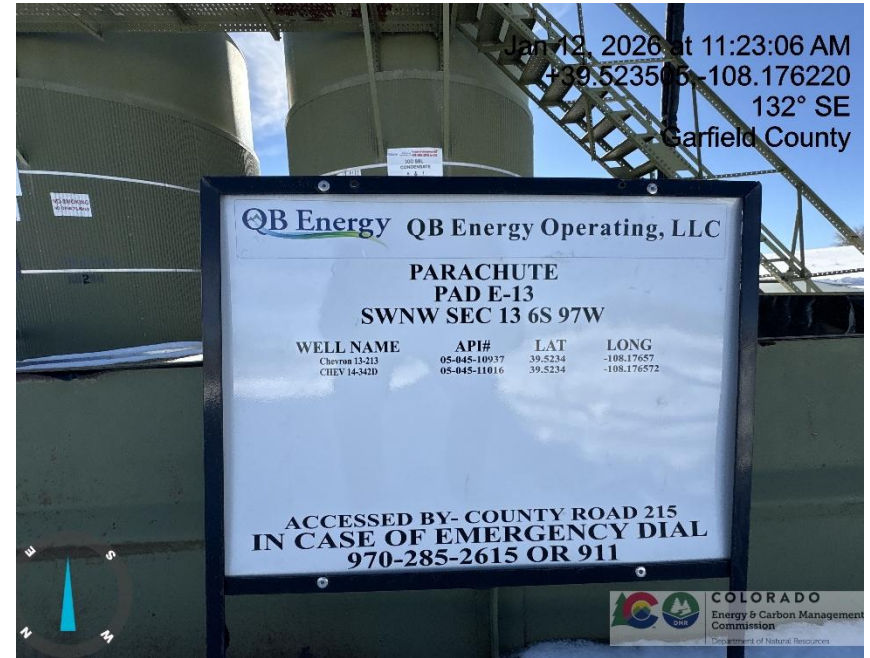

Inspection/Audit Photos

Location Name: QB ENERGY OPERATING LLC CHEVRON E13 697

Location #: 311623

Photo # 9798 From entrance to location

Photo # 9799 Location

Inspection/Audit Photos

Location Name: QB ENERGY OPERATING LLC CHEVRON E13 697

Location #: 311623

Photo # 9800 Location

Photo # 9801 Location

Inspection/Audit Photos

Location Name: QB ENERGY OPERATING LLC CHEVRON E13 697

Location #: 311623

Photo # 9802 Location

Photo # 9803 Location

Inspection/Audit Photos

Location Name: QB ENERGY OPERATING LLC CHEVRON E13 697

Location #: 311623

Photo # 9804 Methanol tank lacks required info

Photo # 9805 Methanol tank lacks required info

Inspection/Audit Photos