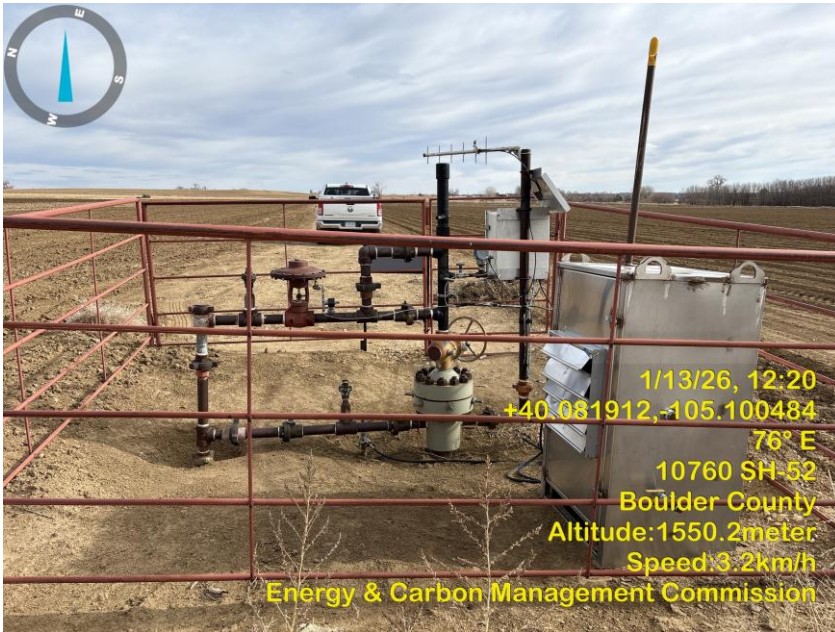

Inspection Photos  
Location Name: Haley 32-3  
Location ID: 321488

Photo 1 Location.

Photo 2 Wellsite.

Inspection Photos  
Location Name: Haley 32-3  
Location ID: 321488

Photo 3 Wellsite sign.

Photo 4 Wellsite.

Inspection Photos  
Location Name: Haley 32-3  
Location ID: 321488

Photo 5 Wellsite.

Photo 6 Wellsite with a Surface combustion device.