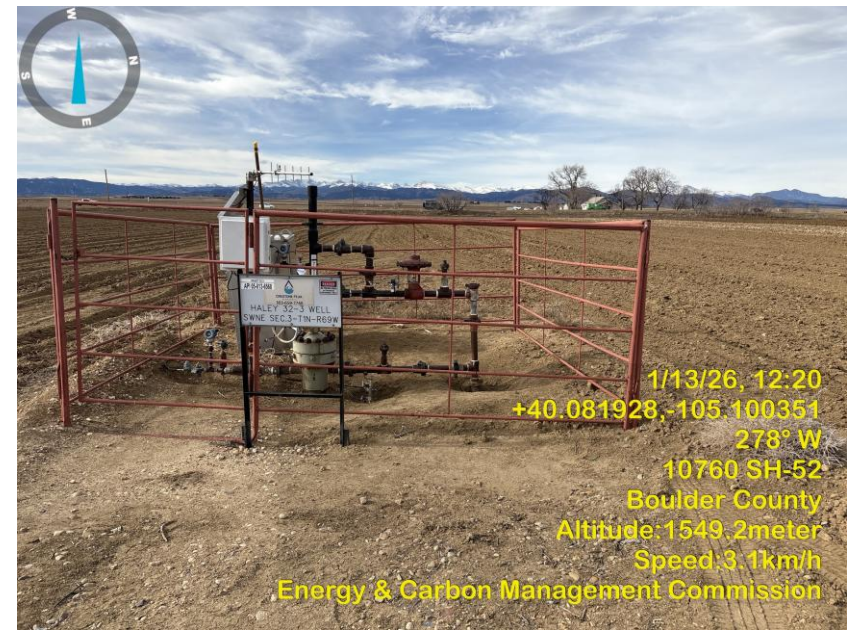

Inspection Photos  
Location Name: Haley 32-3  
Location ID: 321488

Photo 1 Location.

Photo 2 Wellsite.

Inspection Photos  
Location Name: Haley 32-3  
Location ID: 321488

Photo 3 Wellsite sign.

Photo 4 Wellsite.

Inspection Photos  
Location Name: Haley 32-3  
Location ID: 321488

Photo 5 Wellsite.

Photo 6 Wellsite with a Surface combustion device.