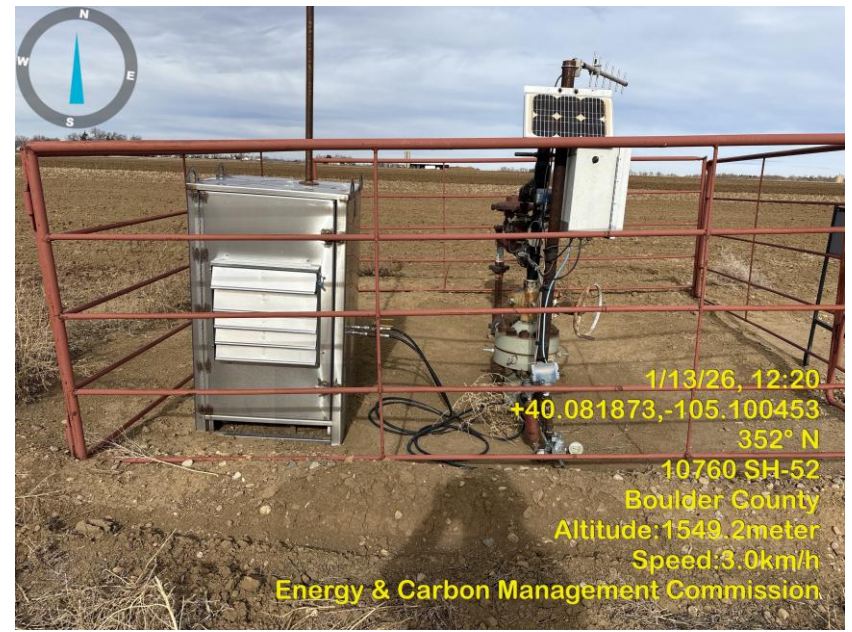

Inspection Photos  
Location Name: Haley 32-3  
Location ID: 321488

Photo 1 Location.

Photo 2 Wellsite.

Inspection Photos  
Location Name: Haley 32-3  
Location ID: 321488

Photo 3 Wellsite sign.

Photo 4 Wellsite.

Inspection Photos  
Location Name: Haley 32-3  
Location ID: 321488

Photo 5 Wellsite.

Photo 6 Wellsite with a Surface combustion device.