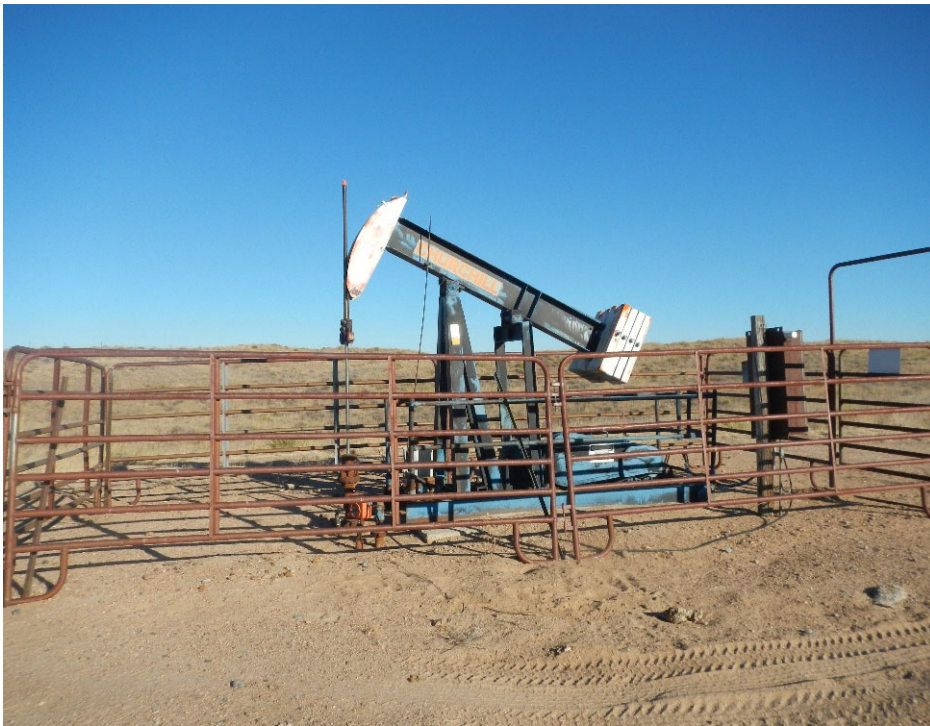

Inspection Photos
Location Name: Conrad 2-31
API Number: 125-07087

1. Lease sign at well location.

2. View of wellhead.

Inspection Photos
Location Name: Conrad 2-31
API Number: 125-07087

3. Well location.

4. Gas Meter inside Meter Shed.

Inspection Photos
Location Name: Conrad 2-31
API Number: 125-07087

5. View of produced water tank at remote gathering location.

6. Well location overview.