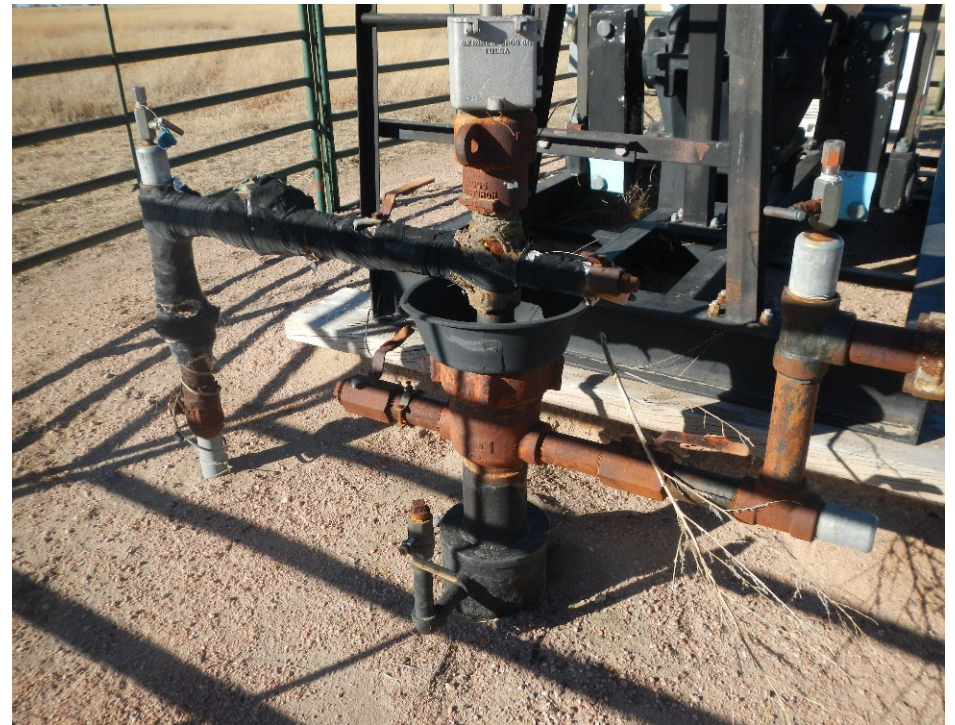

Inspection Photos  
Location Name: Yenter C 2-21  
API Number: 125-07157

1. Lease sign at well location.

2. View of wellhead.

Inspection Photos  
Location Name: Yenter C 2-21  
API Number: 125-07157

3. Well location overview.

4. Lease sign at gathering location.

**Inspection Photos**  
**Location Name: Yenter C 2-21**  
**API Number: 125-07157**

**5. Gas Meter inside Meter Shed.**

**6. View of produced water tank at remote gathering location.**

**Inspection Photos**  
**Location Name: Yenter C 2-21**  
**API Number: 125-07157**

**7. View of broken ground strap on production tank.**

**8. Gathering location overview.**