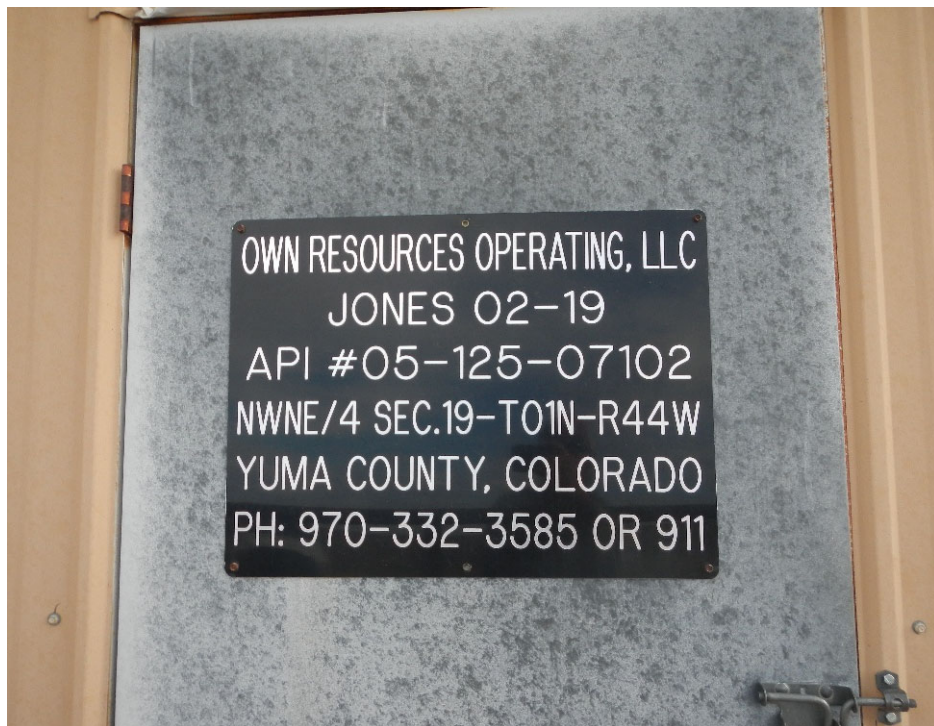

Inspection Photos
Location Name: Jones 2
API Number: 125-07102

1. Lease sign at well location.

2. View of wellhead.

Inspection Photos
Location Name: Jones 2
API Number: 125-07102

3. Gas Meter inside Meter Shed.

4. View of Production tank at well location.

Inspection Photos
Location Name: Jones 2
API Number: 125-07102

5. Well location overview.

6. Well location overview.