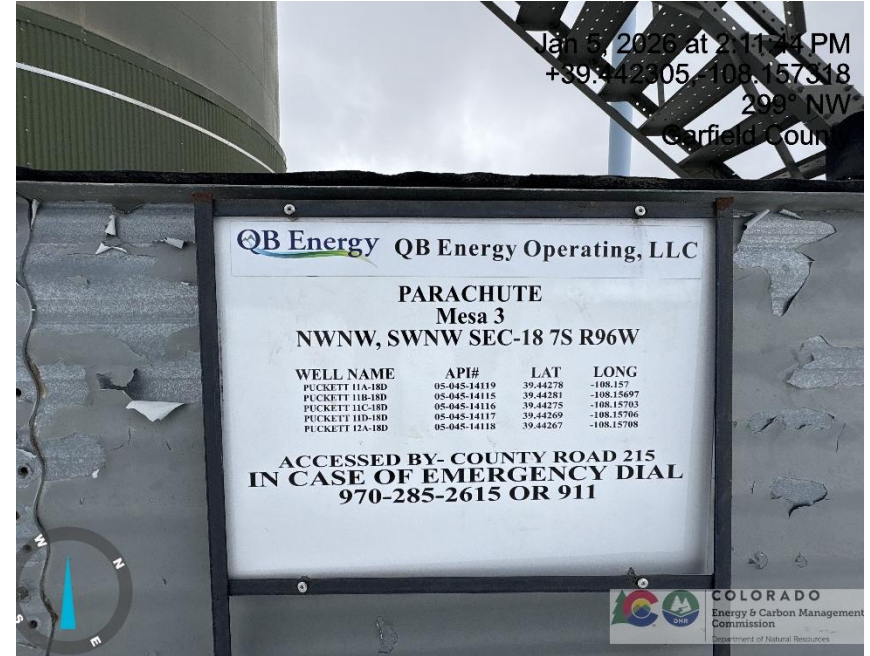

Inspection/Audit Photos

Location Name: QB ENERGY OPERATING LLC PUCKETT 11A-18D (Mesa 3)

Location # 334704

Photo # 8100 From entrance to location

Photo # 8101 Location

Inspection/Audit Photos

Location Name: QB ENERGY OPERATING LLC PUCKETT 11A-18D (Mesa 3)

Location # 334704

Photo # 8102 Location

Photo # 8103 Location

Inspection/Audit Photos

Location Name: QB ENERGY OPERATING LLC PUCKETT 11A-18D (Mesa 3)

Location # 334704

Photo # 8104 Location

Photo # 8105 Location

Inspection/Audit Photos

Location Name: QB ENERGY OPERATING LLC PUCKETT 11A-18D (Mesa 3)

Location # 334704

Photo # 8106 Location

Photo # 8107 Location

Inspection/Audit Photos

Location Name: QB ENERGY OPERATING LLC PUCKETT 11A-18D (Mesa 3)

Location # 334704

Photo # 8108 Unused equipment

Photo # 8109 Open ended load line

Inspection/Audit Photos

Location Name: QB ENERGY OPERATING LLC PUCKETT 11A-18D (Mesa 3)

Location # 334704

Photo # 8110 Barbed wire fence needs maintenance/wildlife hazard