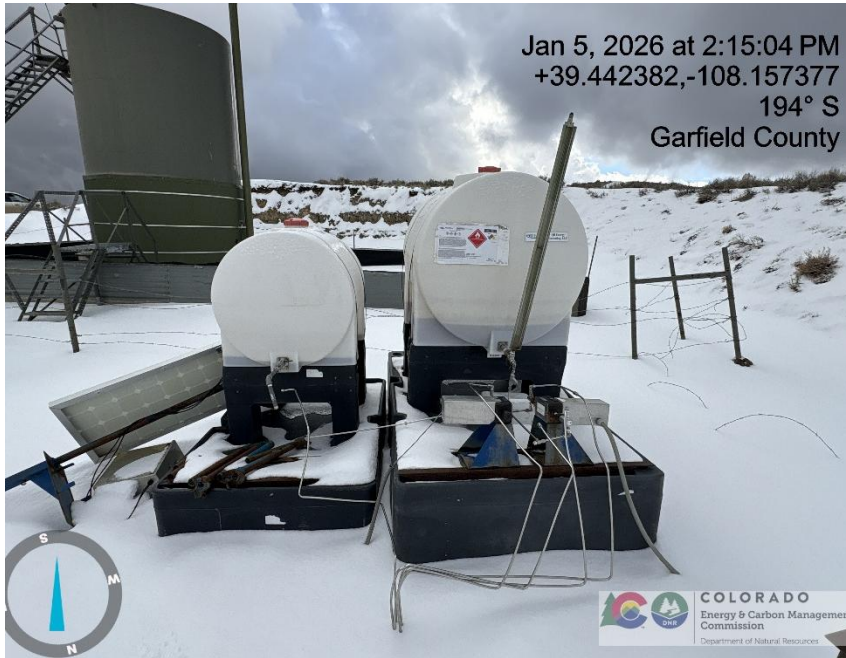

Inspection/Audit Photos

Location Name: QB ENERGY OPERATING LLC PUCKETT 11A-18D (Mesa 3)

Location # 334704

Photo # 8100 From entrance to location

Photo # 8101 Location

Inspection/Audit Photos

Location Name: QB ENERGY OPERATING LLC PUCKETT 11A-18D (Mesa 3)

Location # 334704

Photo # 8102 Location

Photo # 8103 Location

Inspection/Audit Photos

Location Name: QB ENERGY OPERATING LLC PUCKETT 11A-18D (Mesa 3)

Location # 334704

Photo # 8104 Location

Photo # 8105 Location

Inspection/Audit Photos

Location Name: QB ENERGY OPERATING LLC PUCKETT 11A-18D (Mesa 3)

Location # 334704

Photo # 8106 Location

Photo # 8107 Location

Inspection/Audit Photos

Location Name: QB ENERGY OPERATING LLC PUCKETT 11A-18D (Mesa 3)

Location # 334704

Photo # 8108 Unused equipment

Photo # 8109 Open ended load line

Inspection/Audit Photos

Location Name: QB ENERGY OPERATING LLC PUCKETT 11A-18D (Mesa 3)

Location # 334704

Photo # 8110 Barbed wire fence needs maintenance/wildlife hazard