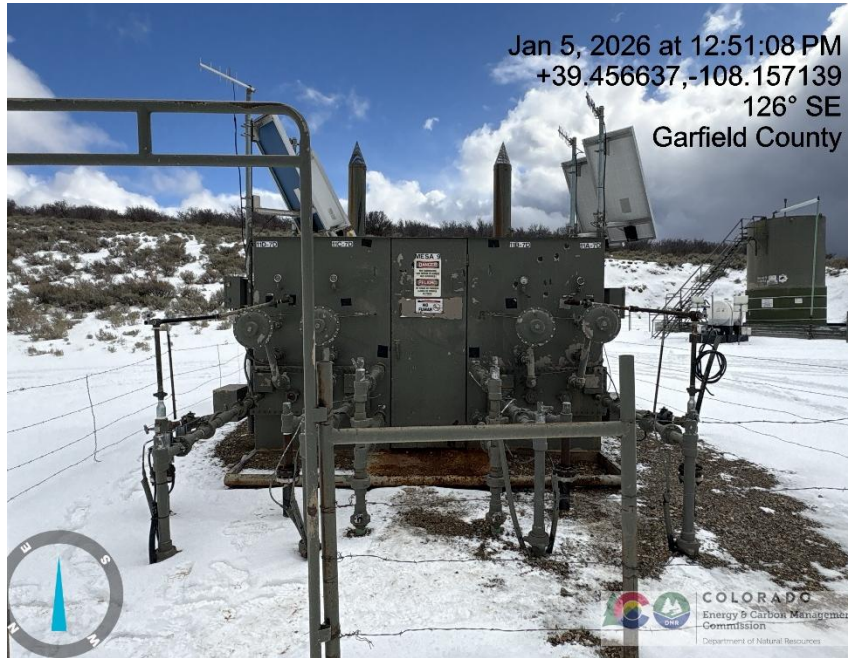

Inspection/Audit Photos

Location Name: QB ENERGY OPERATING LLC PUCKETT 11C-7 (Mesa 9)

Location #: 334980

Photo # 7866 From entrance to location

Photo # 7867 Location

Inspection/Audit Photos

Location Name: QB ENERGY OPERATING LLC PUCKETT 11C-7 (Mesa 9)

Location #: 334980

Photo # 7868 Location

Photo # 7869 Location

Inspection/Audit Photos

Location Name: QB ENERGY OPERATING LLC PUCKETT 11C-7 (Mesa 9)

Location #: 334980

Photo # 7870 Location

Photo # 7871 Location

Inspection/Audit Photos

Location Name: QB ENERGY OPERATING LLC PUCKETT 11C-7 (Mesa 9)

Location #: 334980

Photo # 7872 Barbed wire fence needs maintenance/wildlife hazard

Photo # 7873 Barbed wire fence needs maintenance/wildlife hazard

Inspection/Audit Photos

Location Name: QB ENERGY OPERATING LLC PUCKETT 11C-7 (Mesa 9)

Location #: 334980

Photo # 7874 Barbed wire fence needs maintenance/wildlife hazard