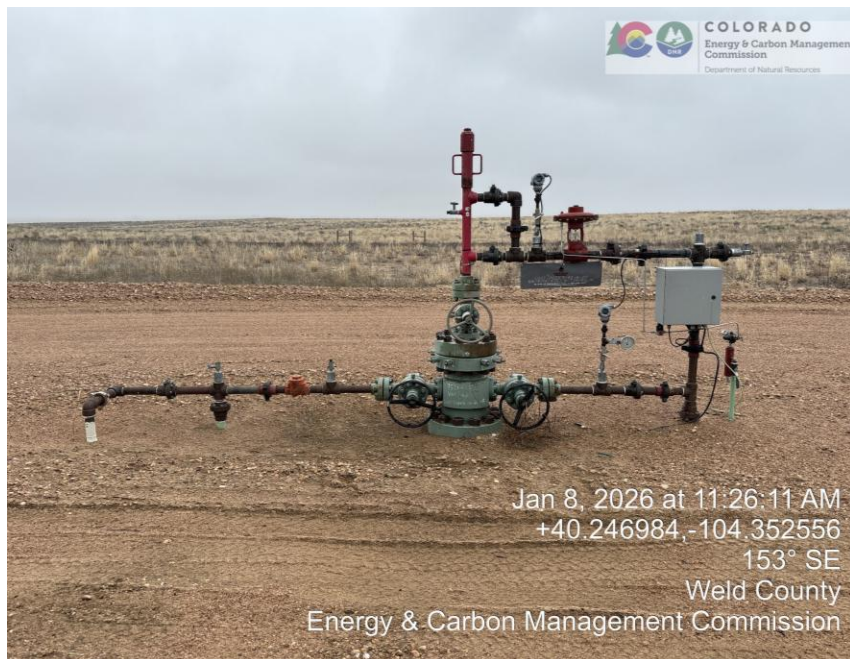

Inspection Photos
Location Name: Lost Creek 3-62-8-2H
Location ID: 450093

Photo 1 well head and equipment

Photo 2 well head and equipment

Inspection Photos
Location Name: Lost Creek 3-62-8-2H
Location ID: 450093

Photo 3 production equipment and tank battery

Photo 4 tank battery and production equipment