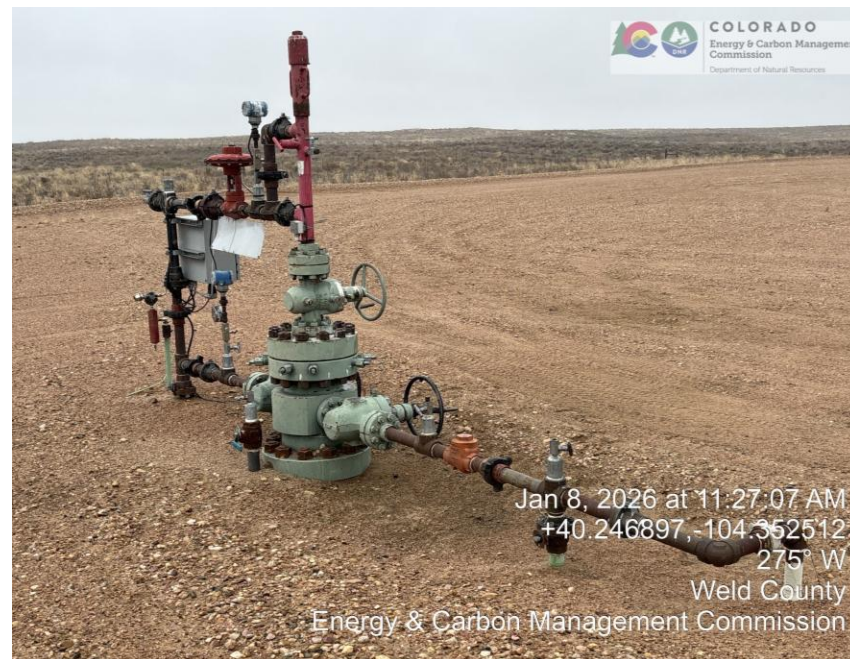

Inspection Photos
Location Name: Lost Creek 3-62-8-2H
Location ID: 450093

Photo 1 well head and equipment

Photo 2 well head and equipment

Inspection Photos
Location Name: Lost Creek 3-62-8-2H
Location ID: 450093

Photo 3 production equipment and tank battery

Photo 4 tank battery and production equipment