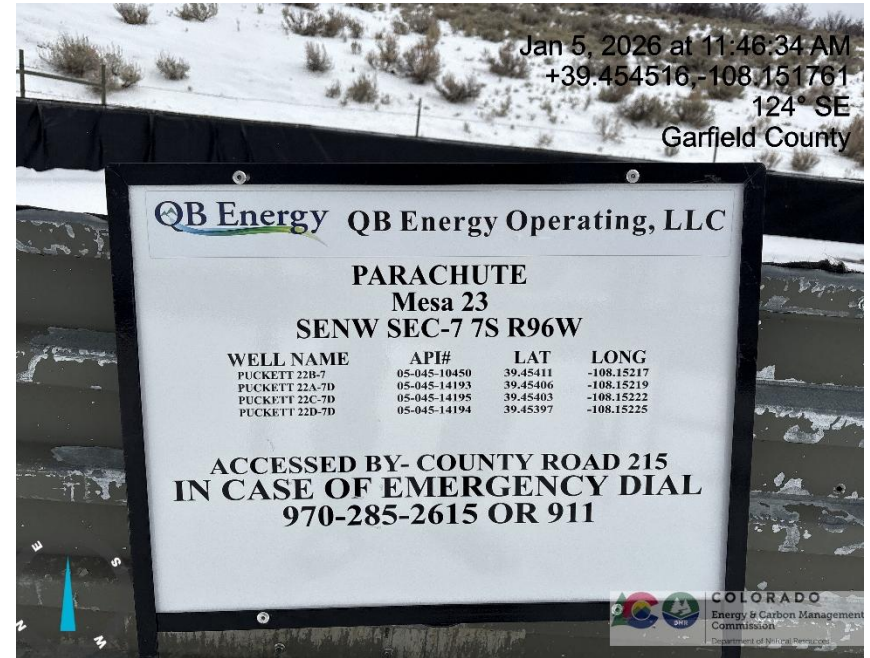

Inspection/Audit Photos

Location Name: QB ENERGY OPERATING LLC PUCKETT 22B-7 (Mesa 23)

Location #: 334728

Photo # 7664 From entrance to location

Photo # 7665 Location

Inspection/Audit Photos

Location Name: QB ENERGY OPERATING LLC PUCKETT 22B-7 (Mesa 23)

Location #: 334728

Photo # 7666 Location

Photo # 7667 Location

Inspection/Audit Photos

Location Name: QB ENERGY OPERATING LLC PUCKETT 22B-7 (Mesa 23)

Location #: 334728

Photo # 7668 Location

Photo # 7669 Location

Inspection/Audit Photos

Location Name: QB ENERGY OPERATING LLC PUCKETT 22B-7 (Mesa 23)

Location #: 334728

Photo # 7670 Open ended load line

Photo # 7671 Open ended load line

Inspection/Audit Photos

Location Name: QB ENERGY OPERATING LLC PUCKETT 22B-7 (Mesa 23)