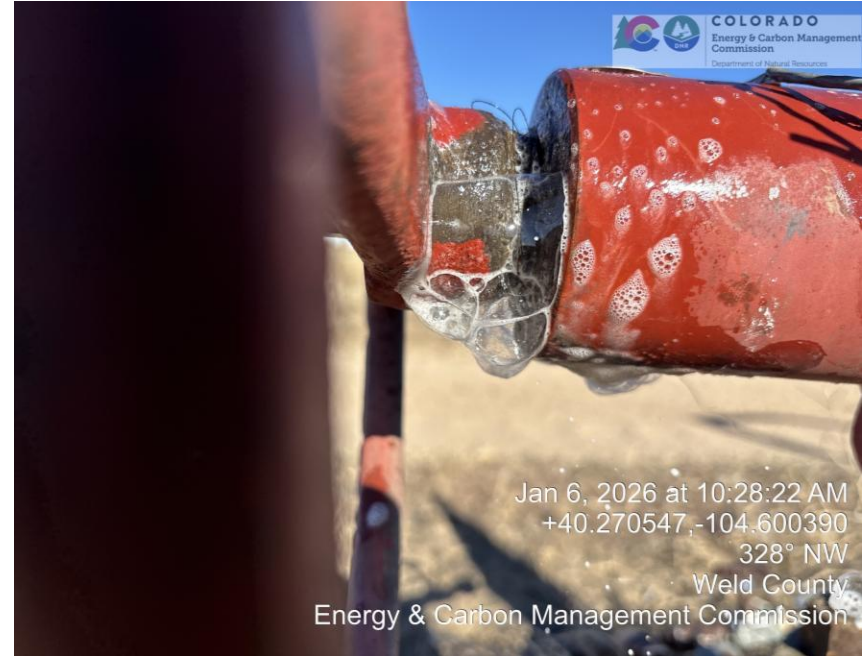

Inspection Photos
Location Name: Ocoma 31-25
Location ID: 332875

Photo 1 well head and equipment

Photo 2 well head master valve leaking