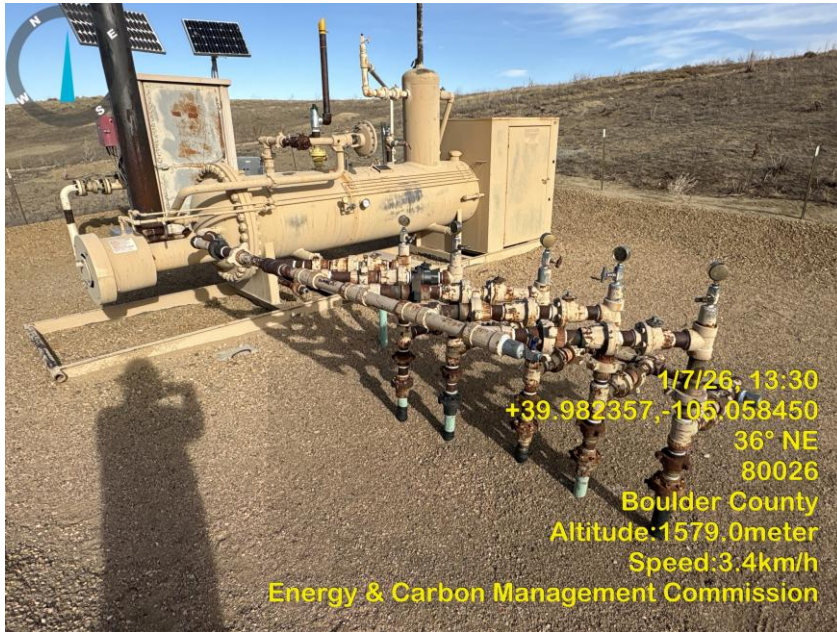

Inspection Photos
Location Name: Quinby 61S69W 12SWNE
Location ID: 321356

Photo 1 Location entrance.

Photo 2 Tank battery location.

Inspection Photos
Location Name: Quinby 61S69W 12SWNE
Location ID: 321356

Photo 3 Gas Meter run, card indicates current calibration.

Photo 4 Horizontal Heated Separator.

Inspection Photos
Location Name: Quinby 61S69W 12SWNE
Location ID: 321356

Photo 5 Flow lines, valves are shut.

Photo 6 ECD.

Inspection Photos
Location Name: Quinby 61S69W 12SWNE
Location ID: 321356

Photo 7 Tank battery/signs.

Photo 8 Tank battery.