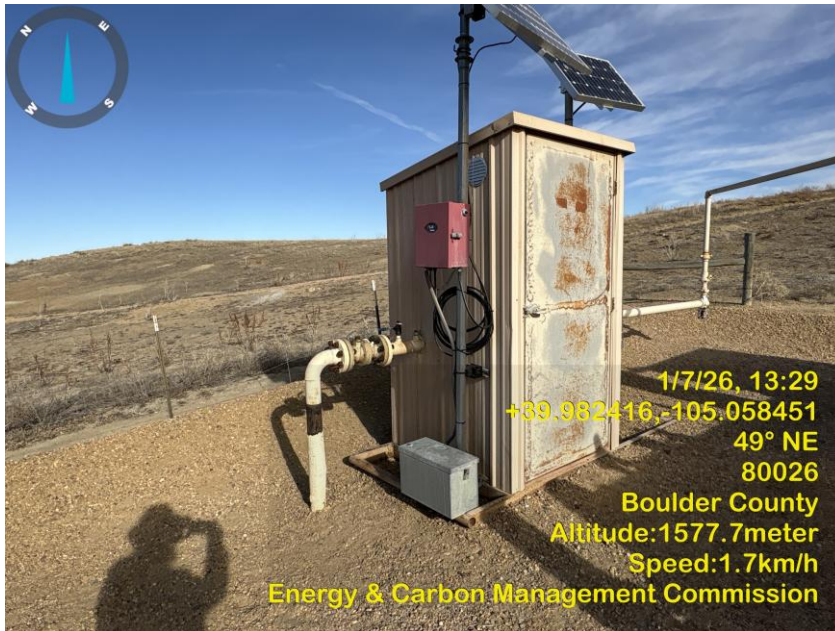

Inspection Photos
Location Name: Quinby 61S69W 12SWNE
Location ID: 321356

Photo 1 Location entrance.

Photo 2 Tank battery location.

Inspection Photos
Location Name: Quinby 61S69W 12SWNE
Location ID: 321356

Photo 3 Gas Meter run, card indicates current calibration.

Photo 4 Horizontal Heated Separator.

Inspection Photos
Location Name: Quinby 61S69W 12SWNE
Location ID: 321356

Photo 5 Flow lines, valves are shut.