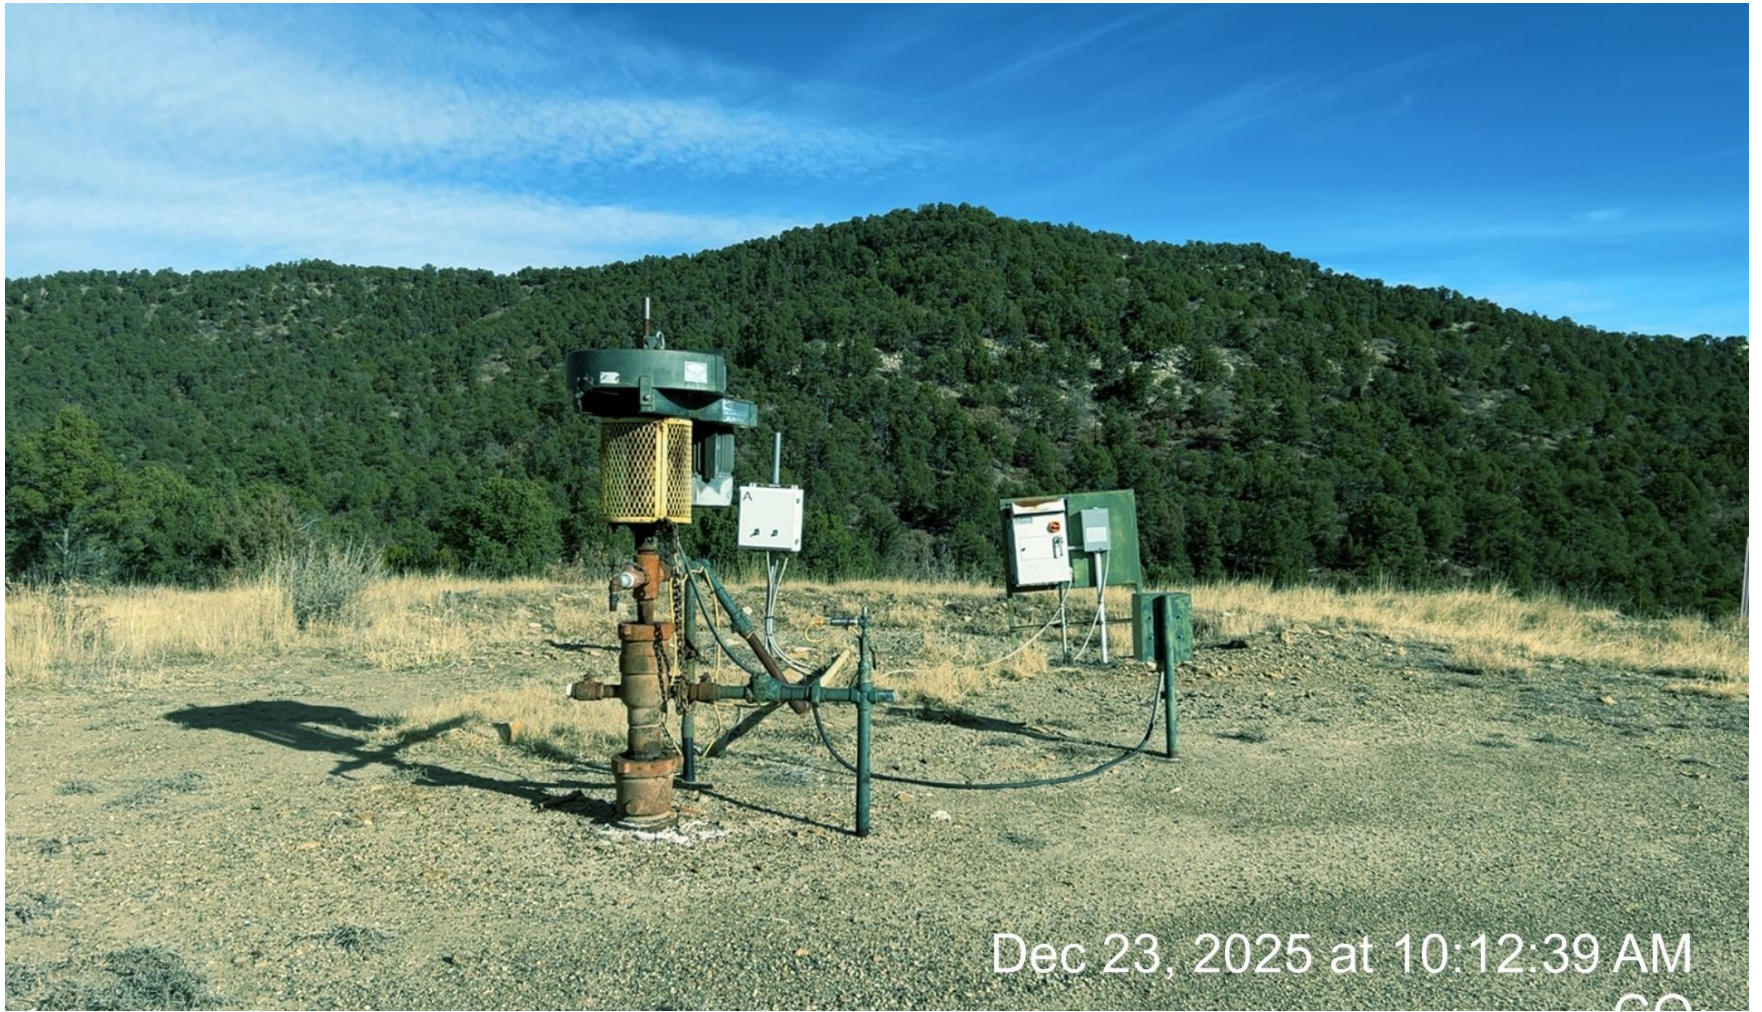

WELL NAME: , RODMAN 14-15

API #: 071-07391

PHOTO 1: WELL SIGN

PHOTO 2: LOCATION