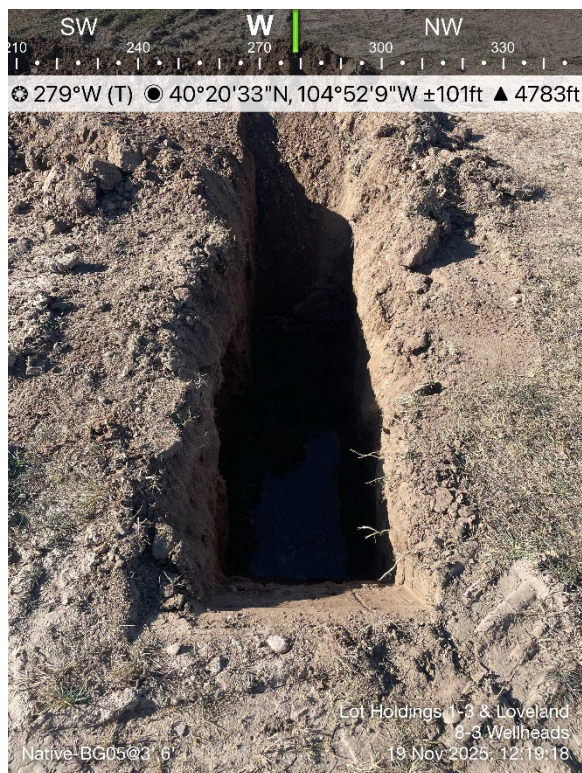

Native Background Sample Location 05