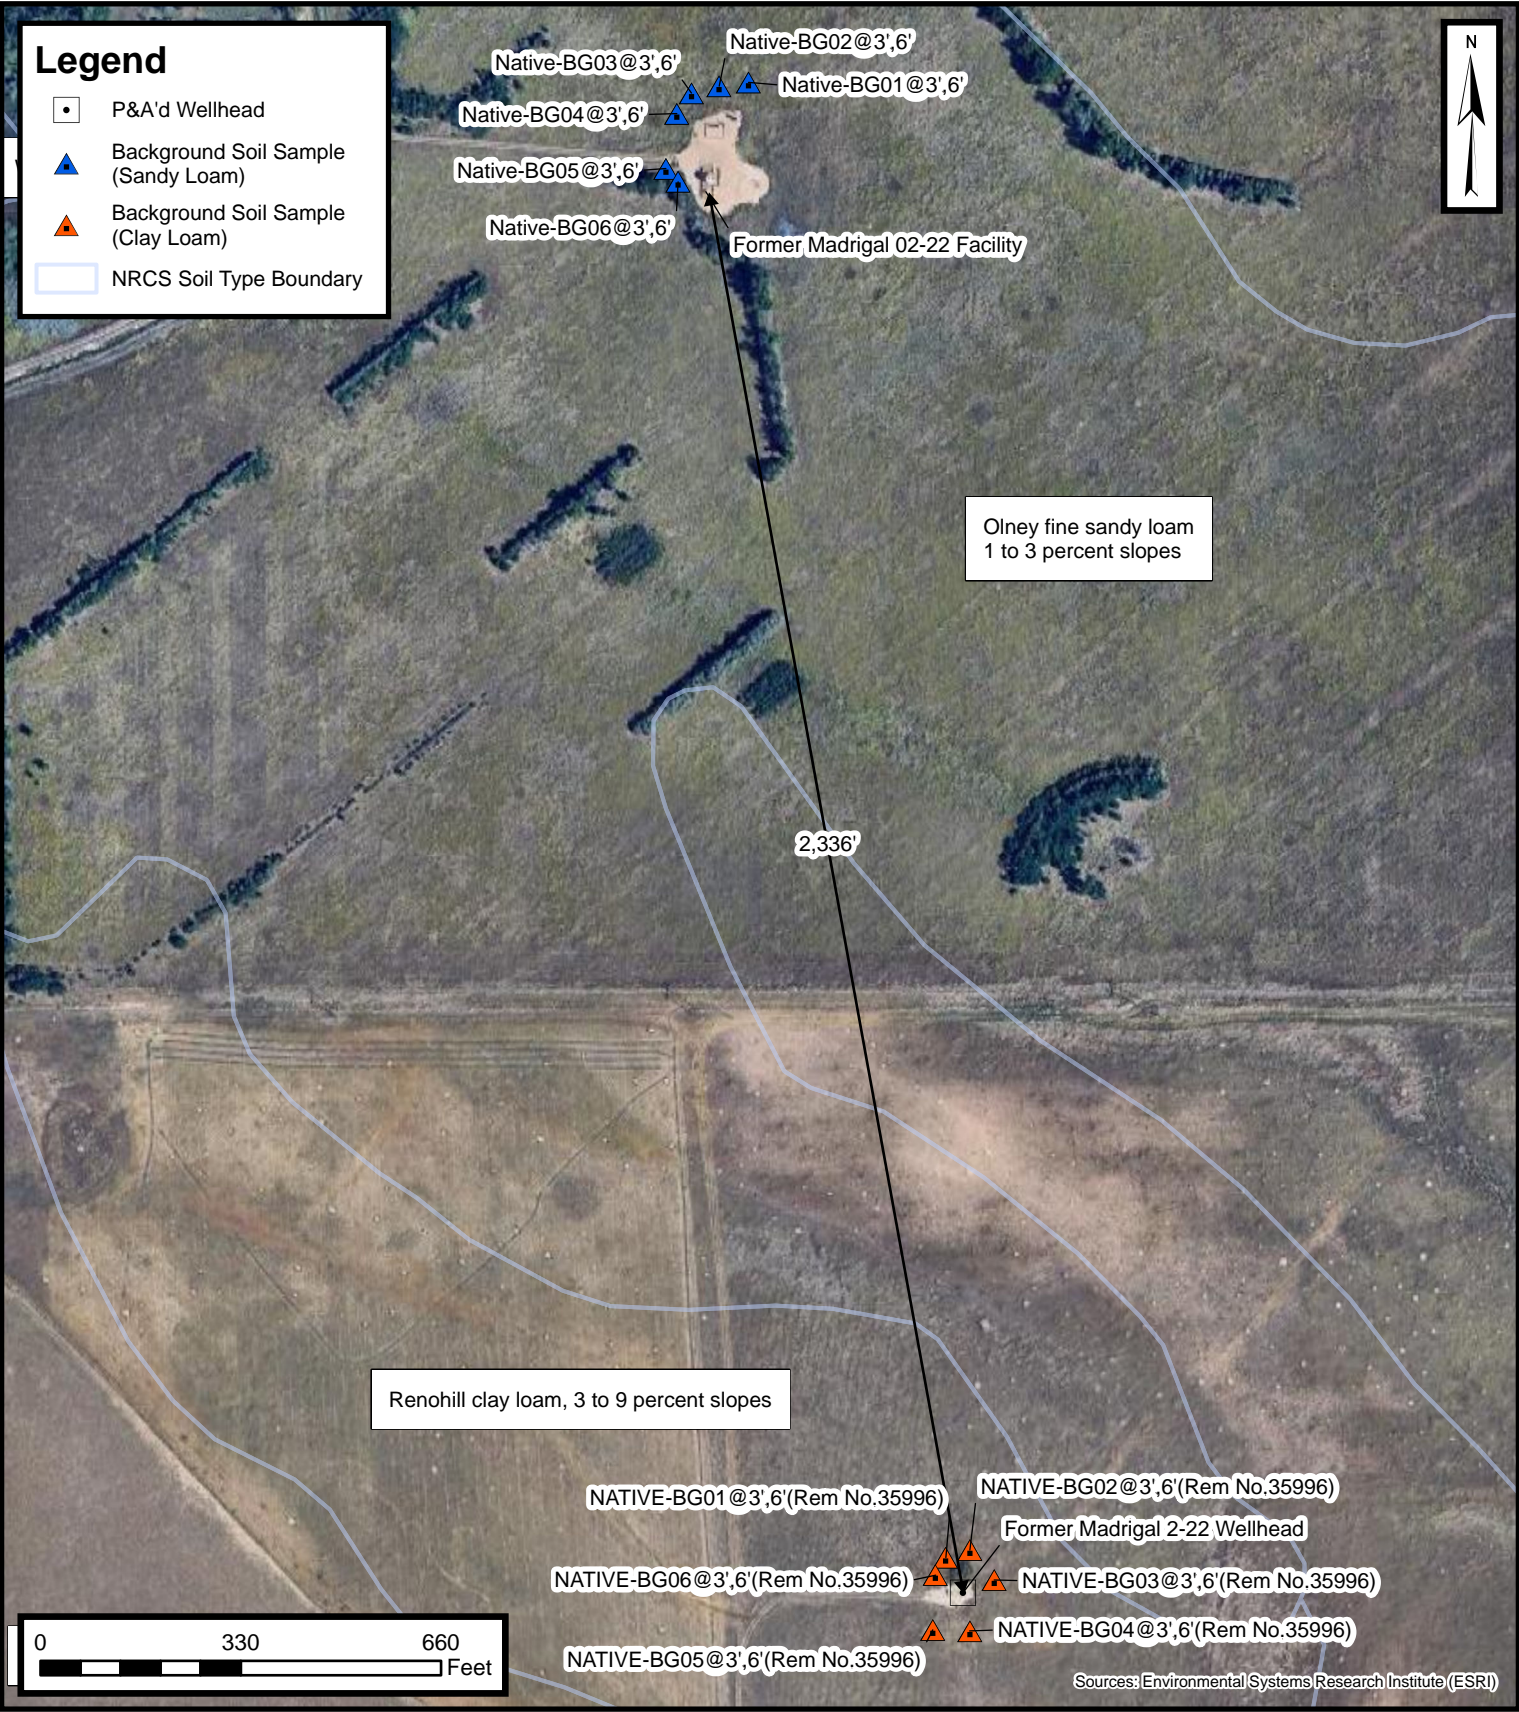

Background Sample Location Map

Madrigal 02-22 Facility
Kerr-McGee Oil & Gas Onshore, LP
NWNW SEC 22-T1N-R66W
Weld County, CO

Project Number: 09A1417840

FIGURE
3