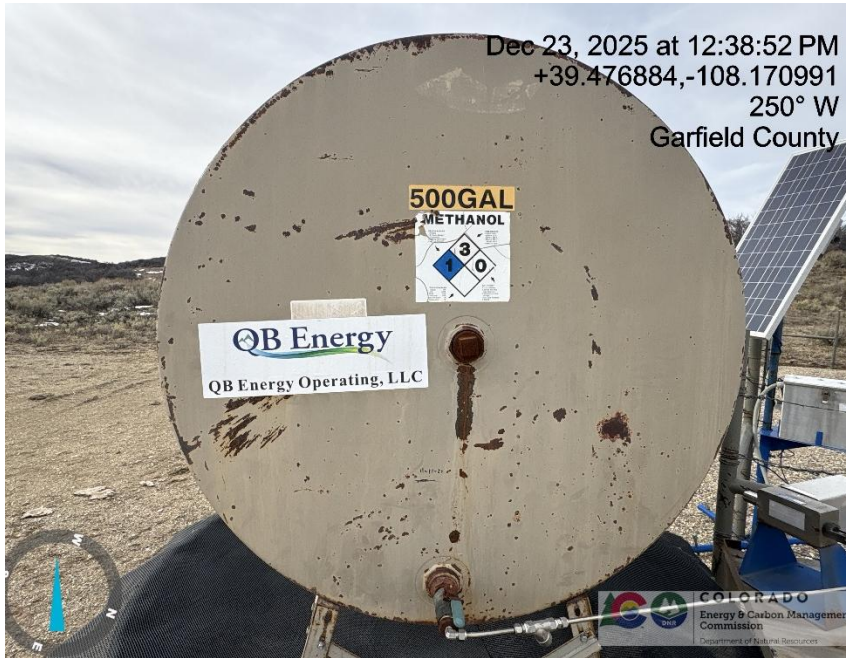

Inspection/Audit Photos

Location Name: QB ENERGY OPERATING LLC PUCKETT 22B-1 Pad

Location #: 324253

Photo # 5618 From entrance to location

Photo # 5619 Location

Inspection/Audit Photos

Location Name: QB ENERGY OPERATING LLC PUCKETT 22B-1 Pad

Location #: 324253

Photo # 5620 Location

Photo # 5621 Location

Inspection/Audit Photos

Location Name: QB ENERGY OPERATING LLC PUCKETT 22B-1 Pad

Location #: 324253

Photo # 5622 Location

Photo # 5623 Location

Inspection/Audit Photos

Location Name: QB ENERGY OPERATING LLC PUCKETT 22B-1 Pad

Location #: 324253

Photo # 5624 Unused flowline lacks lockout tagout (OOSLAT)

Photo # 5625 Unused flowline lacks lockout tagout (OOSLAT)

Inspection/Audit Photos

Location Name: QB ENERGY OPERATING LLC PUCKETT 22B-1 Pad

Location #: 324253

Photo # 5628 Methanol tank lacks required information

Photo # 5629 Capacity on production tank weathered & starting to become illegible