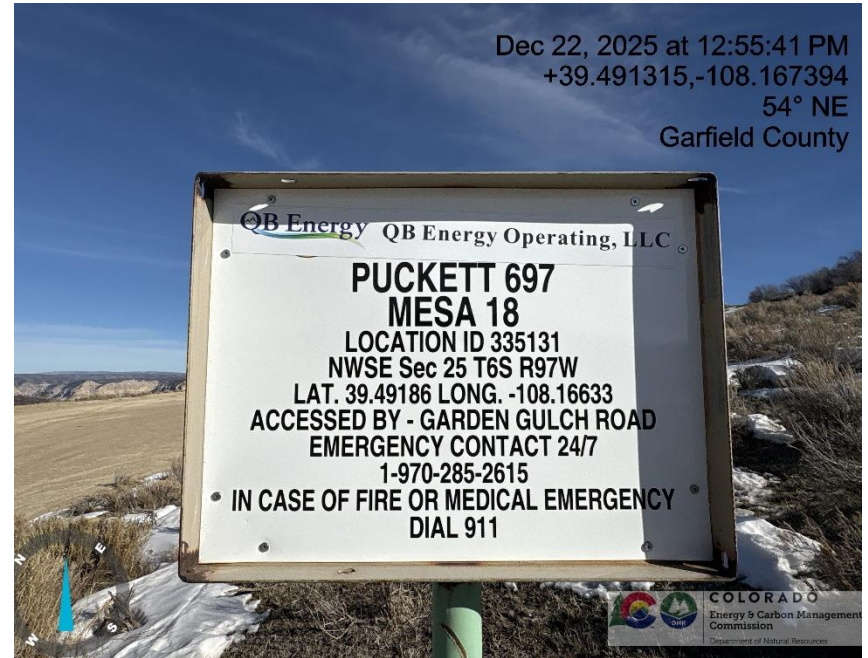

# Inspection/Audit Photos

Location Name: QB ENERGY OPERATING LLC PUCKETT 33C-25 (MESA 18) Pad

Location #: 335131

Photo # 4961 From entrance to location

Photo # 4962 Sign near entrance to location

# Inspection/Audit Photos

Location Name: QB ENERGY OPERATING LLC PUCKETT 33C-25 (MESA 18) Pad

Location #: 335131

Photo # 4963 Location

Photo # 4964 Location

# Inspection/Audit Photos

Location Name: QB ENERGY OPERATING LLC PUCKETT 33C-25 (MESA 18) Pad

Location #: 335131

Photo # 4965 Location

Photo # 4966 Location

## Inspection/Audit Photos

Location Name: QB ENERGY OPERATING LLC PUCKETT 33C-25 (MESA 18) Pad

Location #: 335131

Photo # 4975 Scout Card records coordinates for the PUCKETT 33B-25D well - Coordinates appear to be off by approximately 19 ft (coordinates incorrect/not in compliance with CECMC Rules 216 & 414 –records require updating)