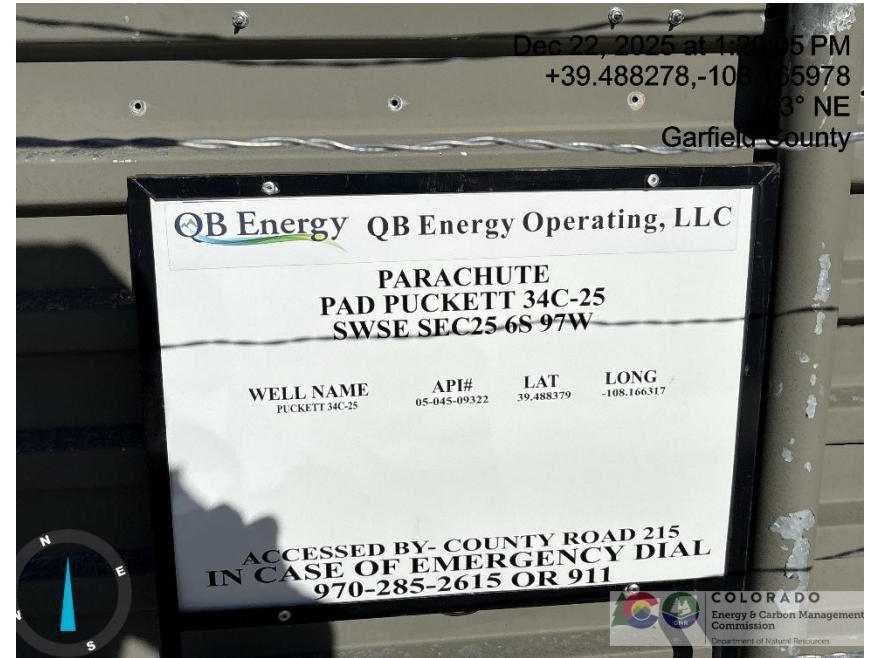

# Inspection/Audit Photos

Location Name: QB ENERGY OPERATING LLC PUCKETT 34C-25 Pad

Location #: 324235

Photo # 5081 From entrance to location

Photo # 5082 Location

# Inspection/Audit Photos

Location Name: QB ENERGY OPERATING LLC PUCKETT 34C-25 Pad

Location #: 324235

Photo # 5083 Location

Photo # 5084 Location

# Inspection/Audit Photos

Location Name: QB ENERGY OPERATING LLC PUCKETT 34C-25 Pad

Location #: 324235

Photo # 5085 Location

Photo # 5086 Unmarked deadman

## Inspection/Audit Photos

Location Name: QB ENERGY OPERATING LLC PUCKETT 34C-25 Pad

Location #: 324235

Photo # 5087 Same unmarked deadman